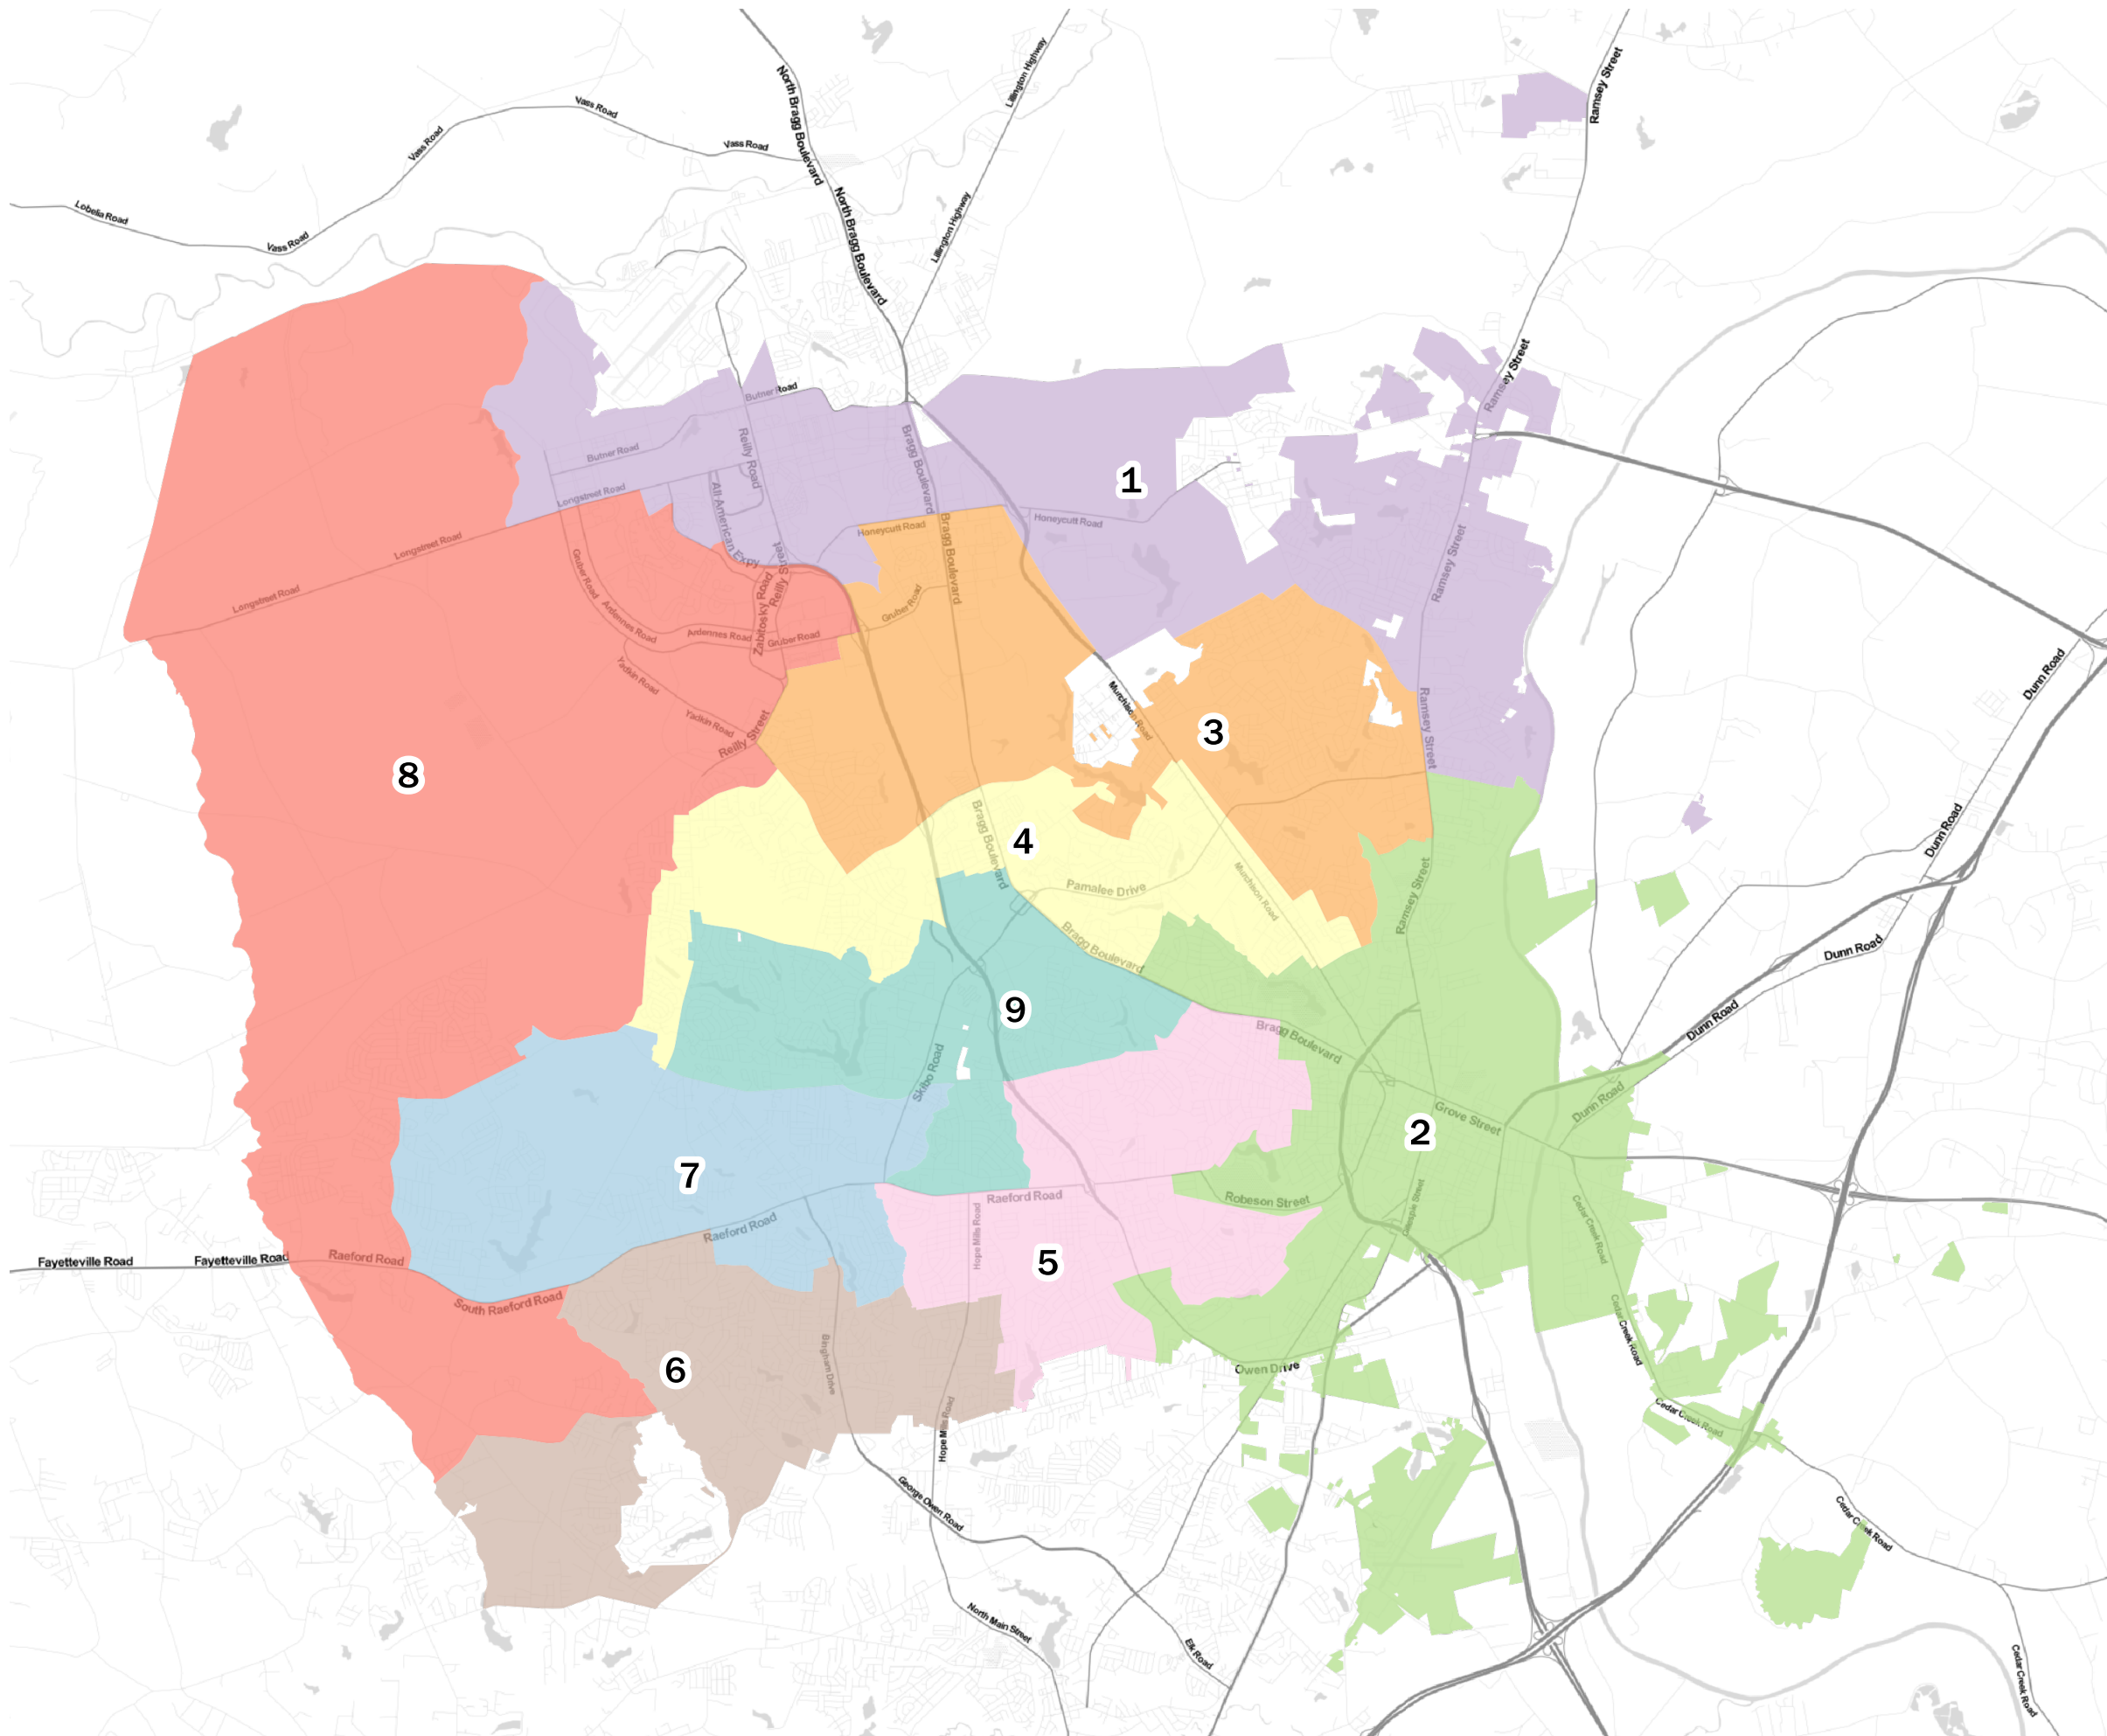

City of Fayetteville
 Redistricting 2021
 Existing Council Districts

Current Plan

Ideal district population: 23,167
 Permissible population range: 22,009 to 24,326

Map by Blake Esselstyn for the Local Redistricting Service.
 Demographic statistics available in separate table.
 Basemap rendering by Stamen Design, under CC BY 3.0.
 Basemap features by OpenStreetMap, under ODbL.
 Map created September 16, 2021.