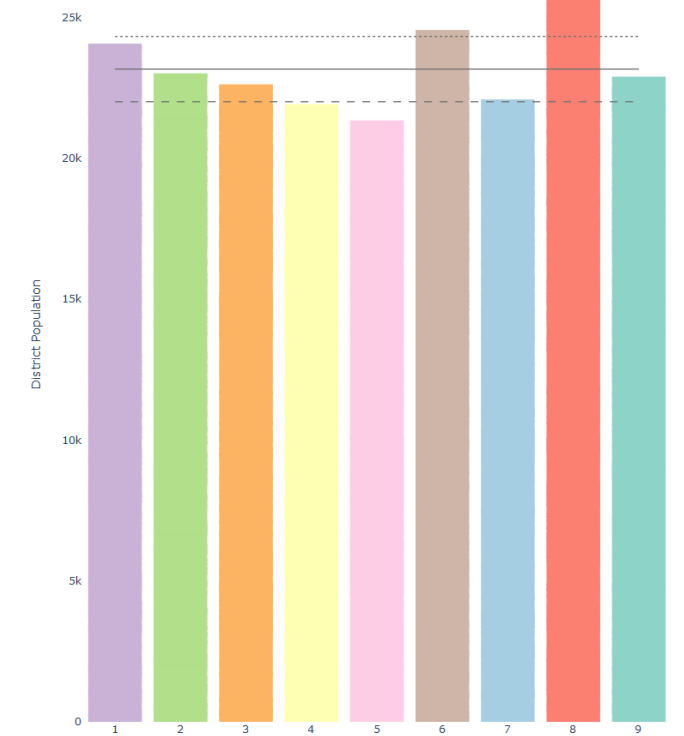

City of Fayetteville
 Redistricting 2021
 Existing Council Districts

Current Plan

Ideal district population: 23,167
 Permissible population range: 22,009 to 24,326

Map by Blake Esselstyn for the Local Redistricting Service.
 Demographic statistics available in separate table.
 Basemap rendering by Stamen Design, under CC BY 3.0.
 Basemap features by OpenStreetMap, under ODbL.
 Map created September 16, 2021.