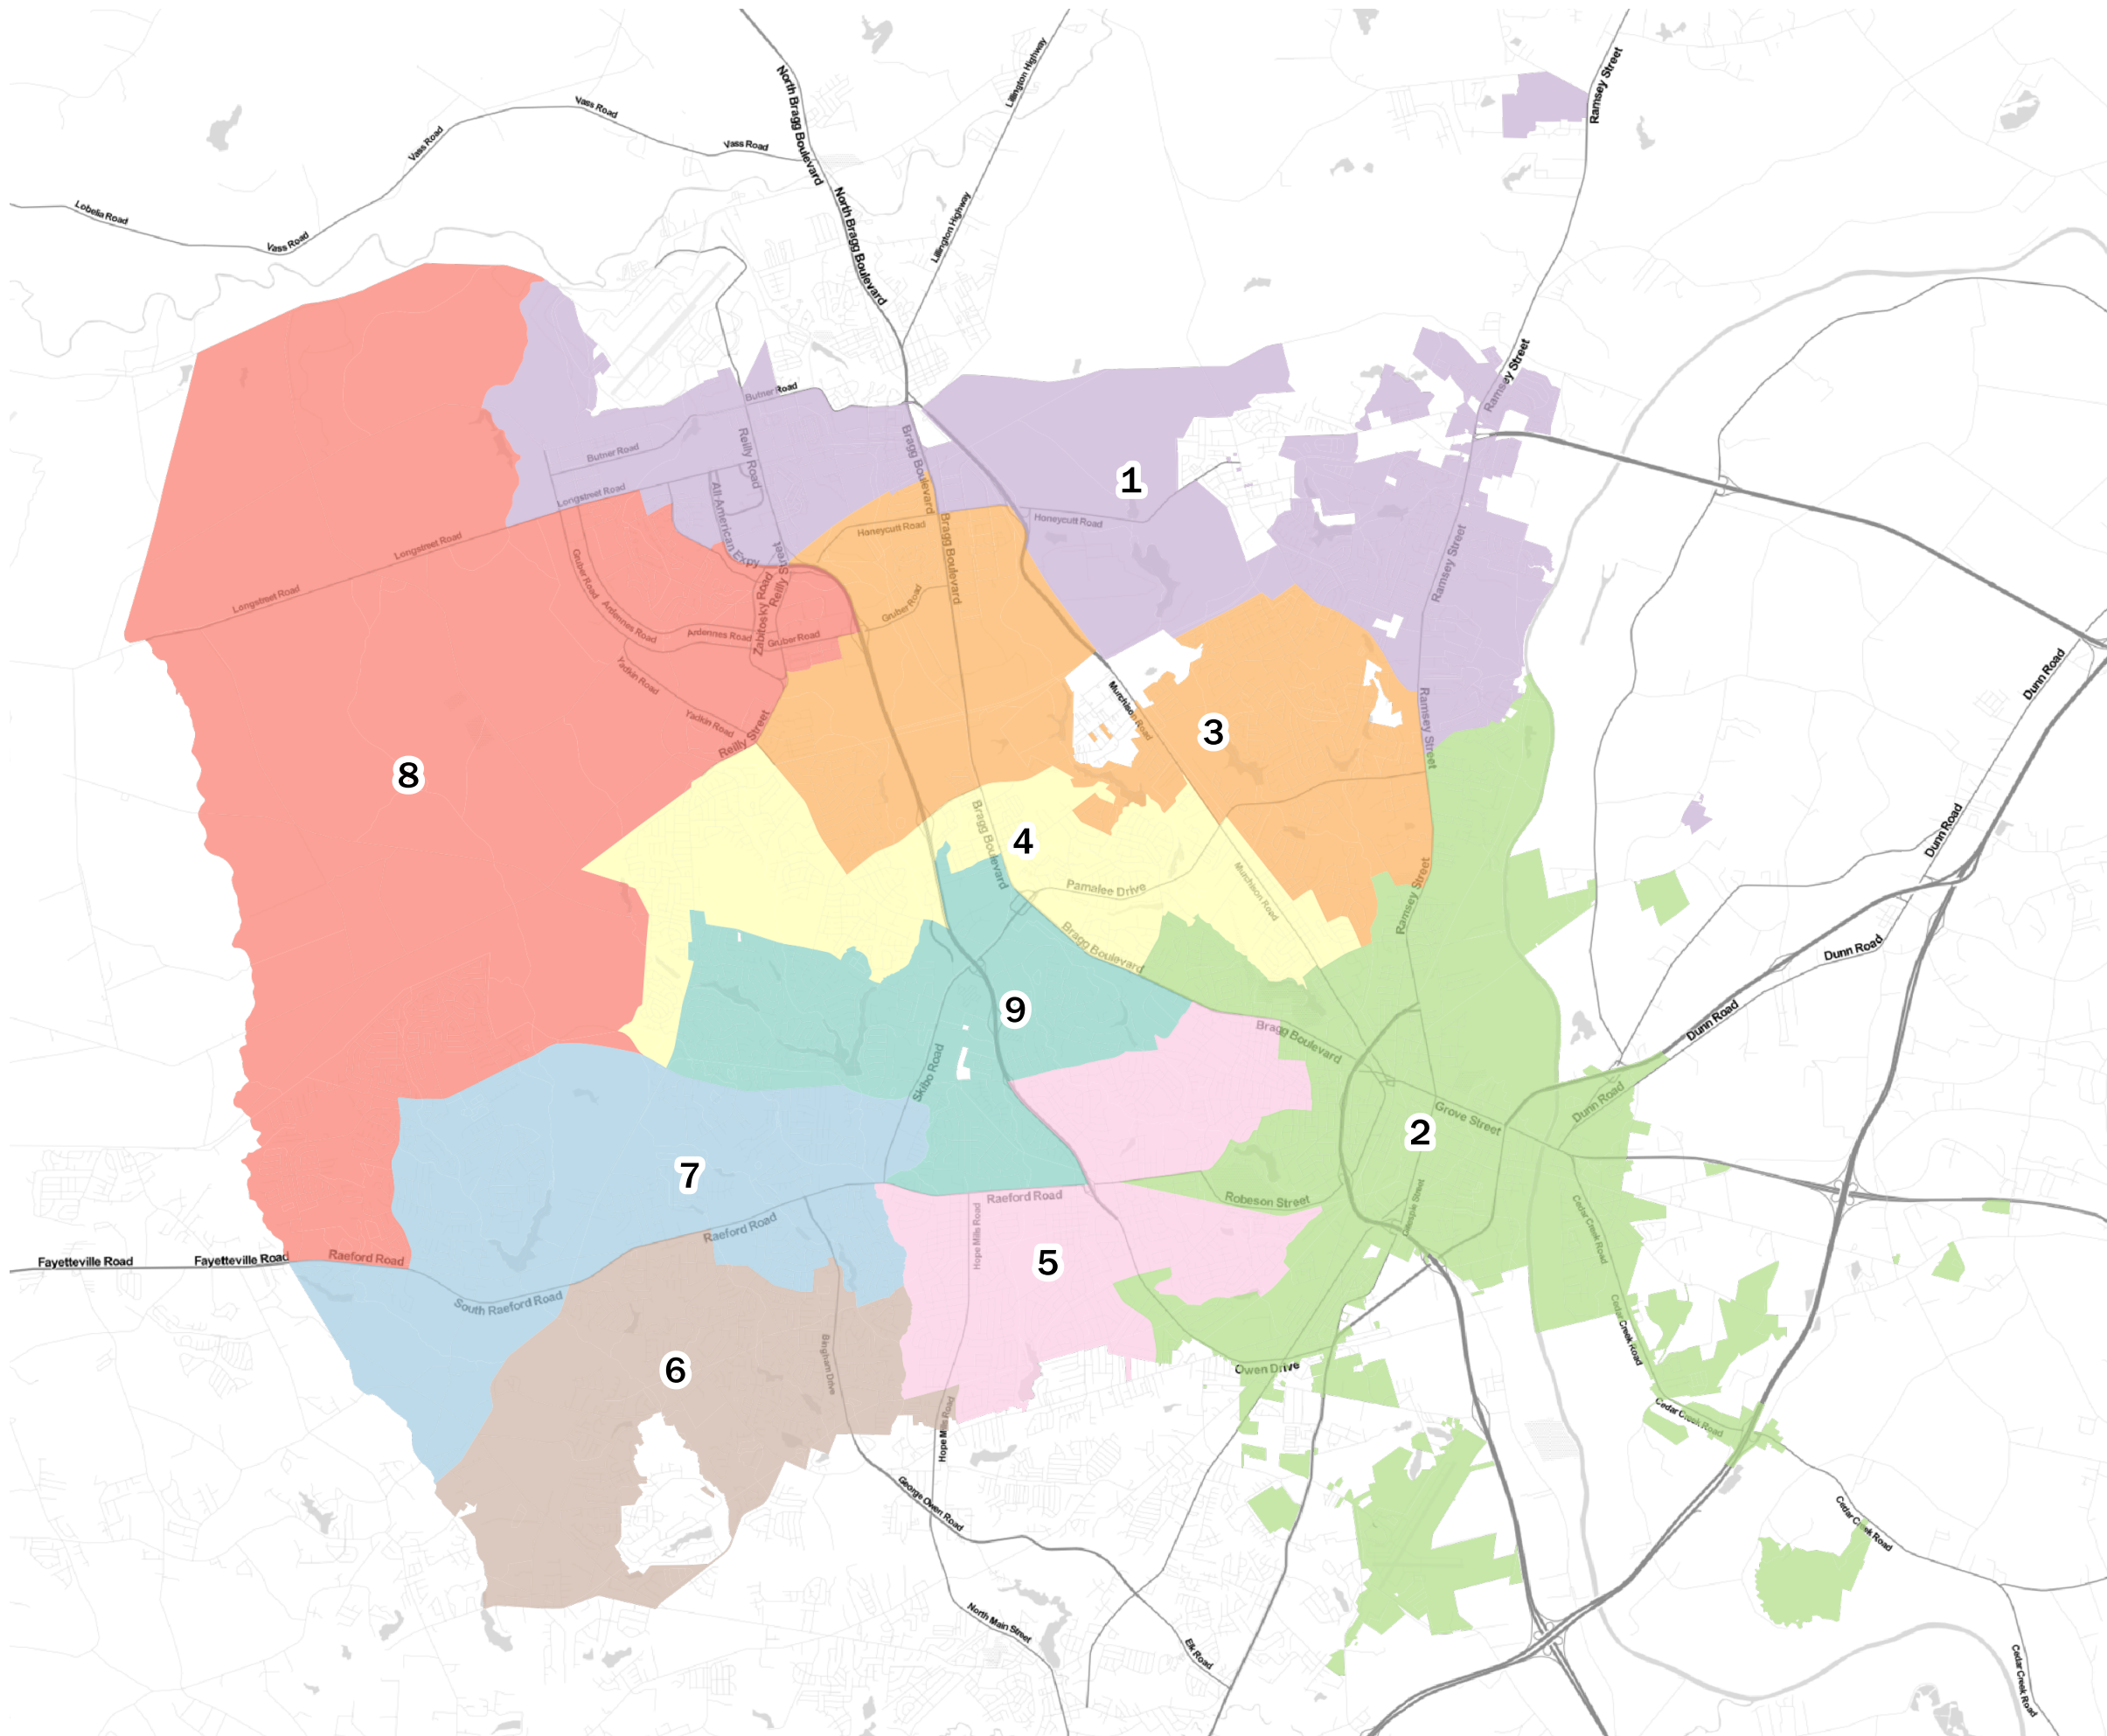

City of Fayetteville  
 Redistricting 2021  
 DRAFT Council Districts

# Option A

Ideal district population: 23,167  
 Permissible population range: 22,009 to 24,326

Map by Blake Esselstyn for the Local Redistricting Service.  
 Demographic statistics available in separate table.  
 Basemap rendering by Stamen Design, under CC BY 3.0.  
 Basemap features by OpenStreetMap, under ODbL.  
 Draft created September 16, 2021.