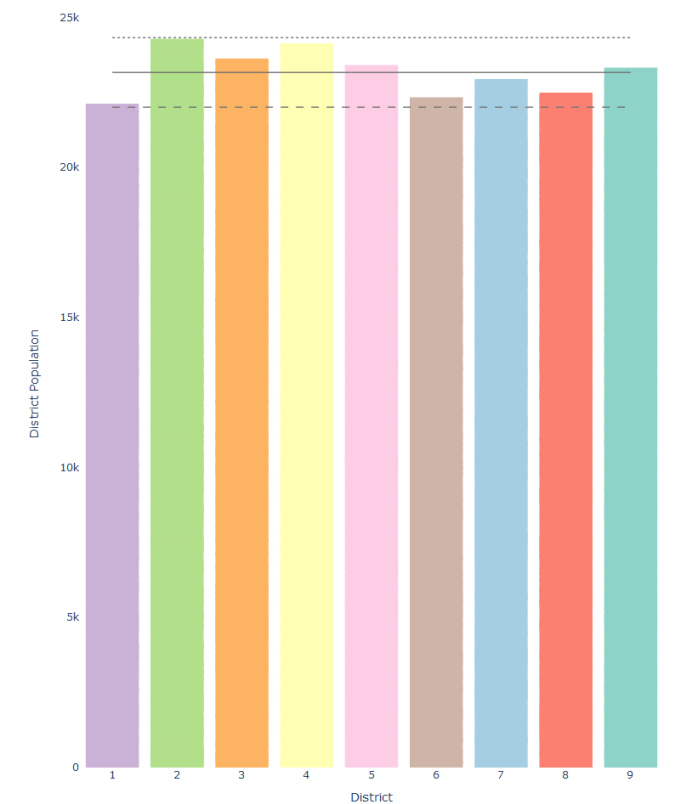

City of Fayetteville  
 Redistricting 2021  
 DRAFT Council Districts

# Option A

Ideal district population: 23,167  
 Permissible population range: 22,009 to 24,326

Map by Blake Esselstyn for the Local Redistricting Service.  
 Demographic statistics available in separate table.  
 Basemap rendering by Stamen Design, under CC BY 3.0.  
 Basemap features by OpenStreetMap, under ODbL.  
 Draft created September 16, 2021.