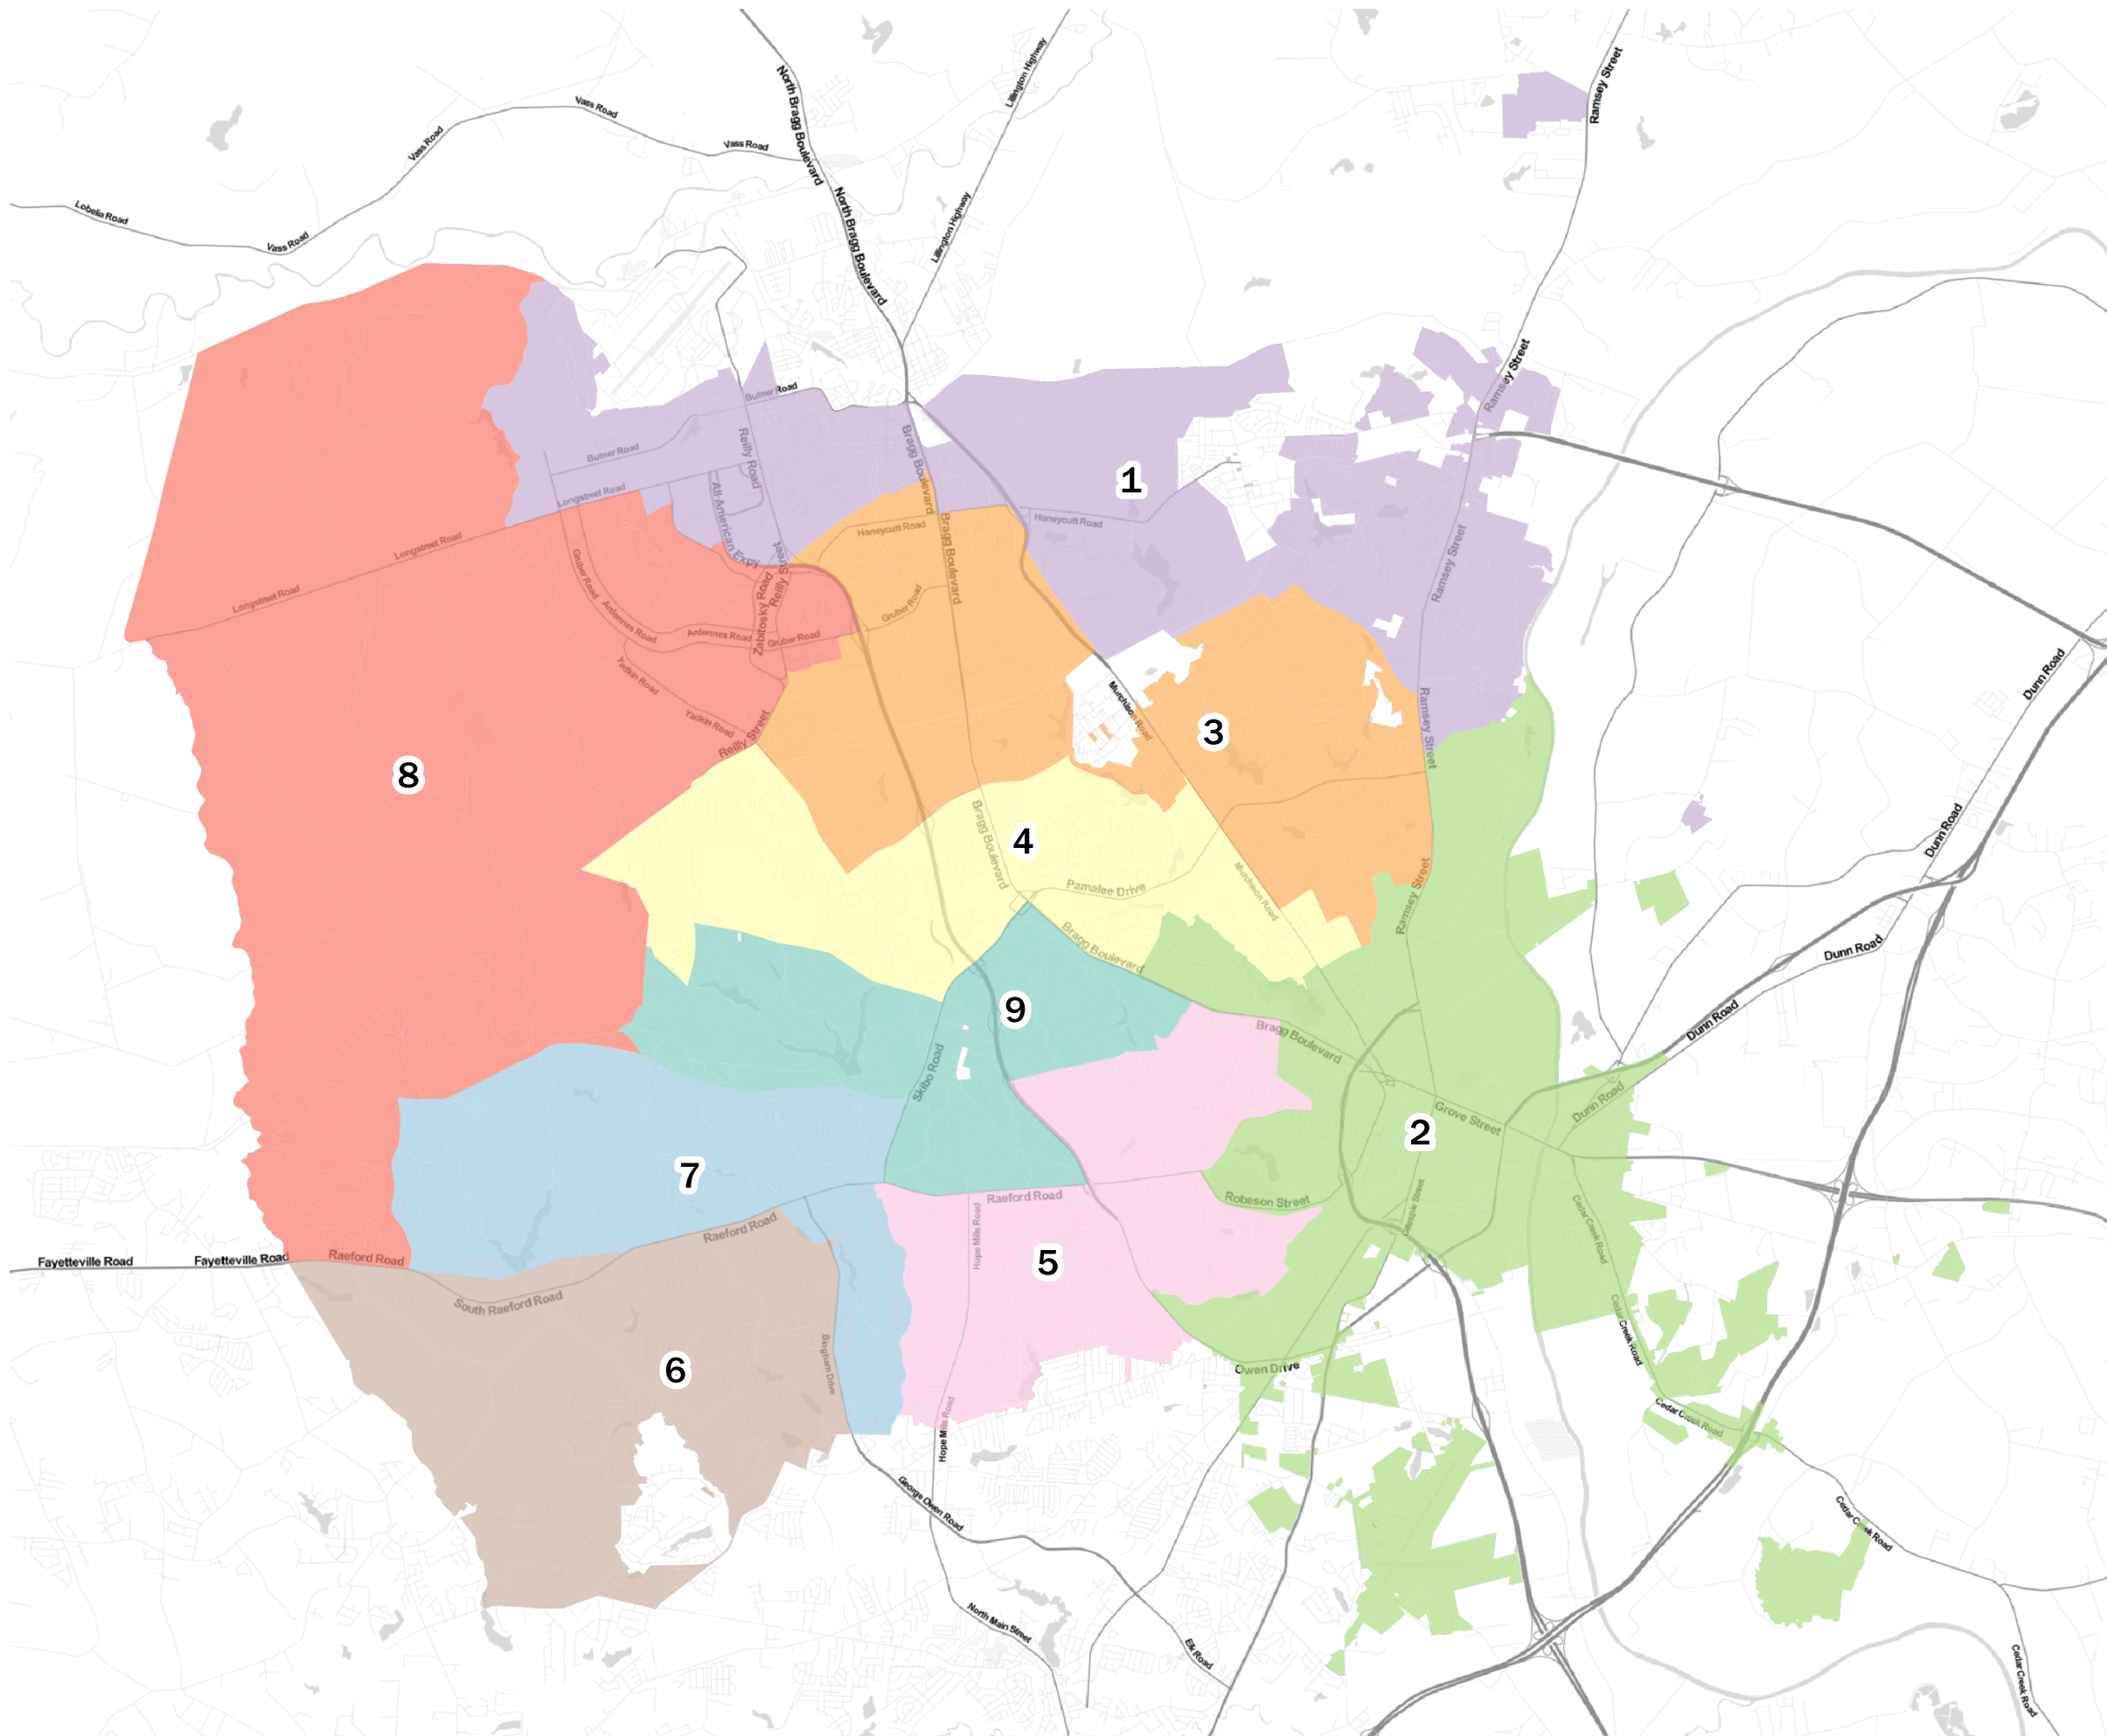

City of Fayetteville  
 Redistricting 2021  
 DRAFT Council Districts

# Option B

Ideal district population: 23,167  
 Permissible population range: 22,009 to 24,326

Map by Blake Esselstyn for the Local Redistricting Service.  
 Demographic statistics available in separate table.  
 Basemap rendering by Stamen Design, under CC BY 3.0.  
 Basemap features by OpenStreetMap, under ODbL.  
 Draft created September 16, 2021.