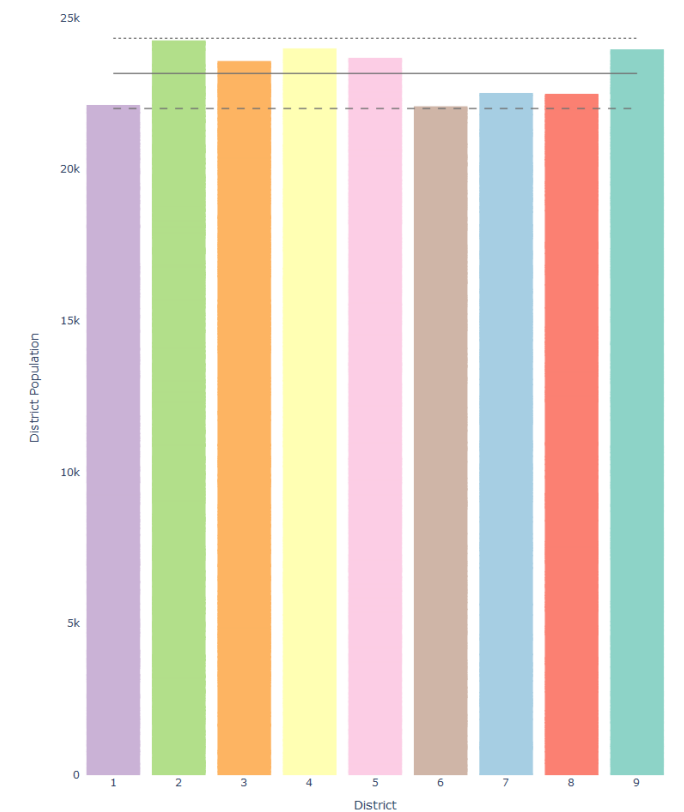

City of Fayetteville  
 Redistricting 2021  
 DRAFT Council Districts

# Option B

Ideal district population: 23,167  
 Permissible population range: 22,009 to 24,326

Map by Blake Esselstyn for the Local Redistricting Service.  
 Demographic statistics available in separate table.  
 Basemap rendering by Stamen Design, under CC BY 3.0.  
 Basemap features by OpenStreetMap, under ODbL.  
 Draft created September 16, 2021.