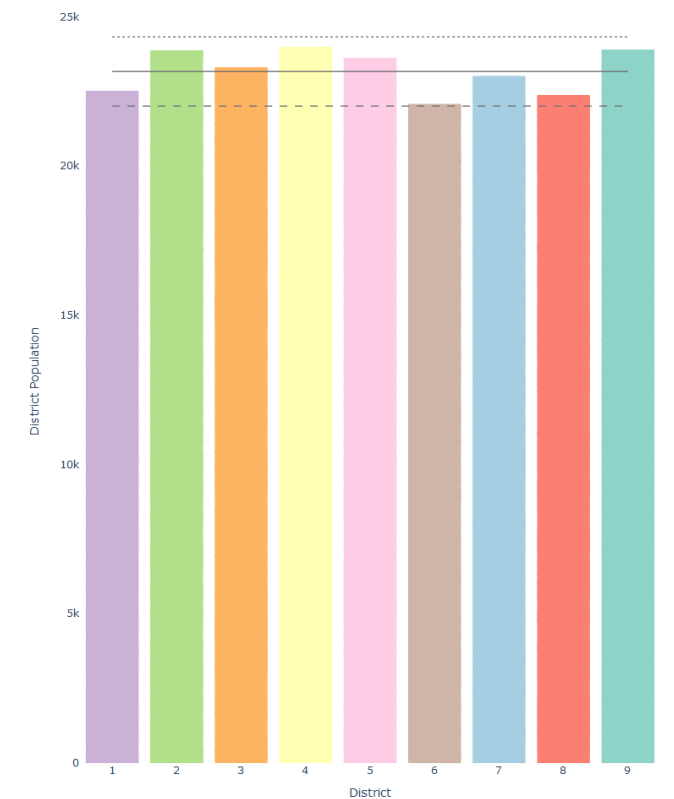

City of Fayetteville  
 Redistricting 2021  
 DRAFT Council Districts

# Option C

Ideal district population: 23,167  
 Permissible population range: 22,009 to 24,326

Map by Blake Esselstyn for the Local Redistricting Service.  
 Demographic statistics available in separate table.  
 Basemap rendering by Stamen Design, under CC BY 3.0.  
 Basemap features by OpenStreetMap, under ODbL.  
 Draft created September 16, 2021.