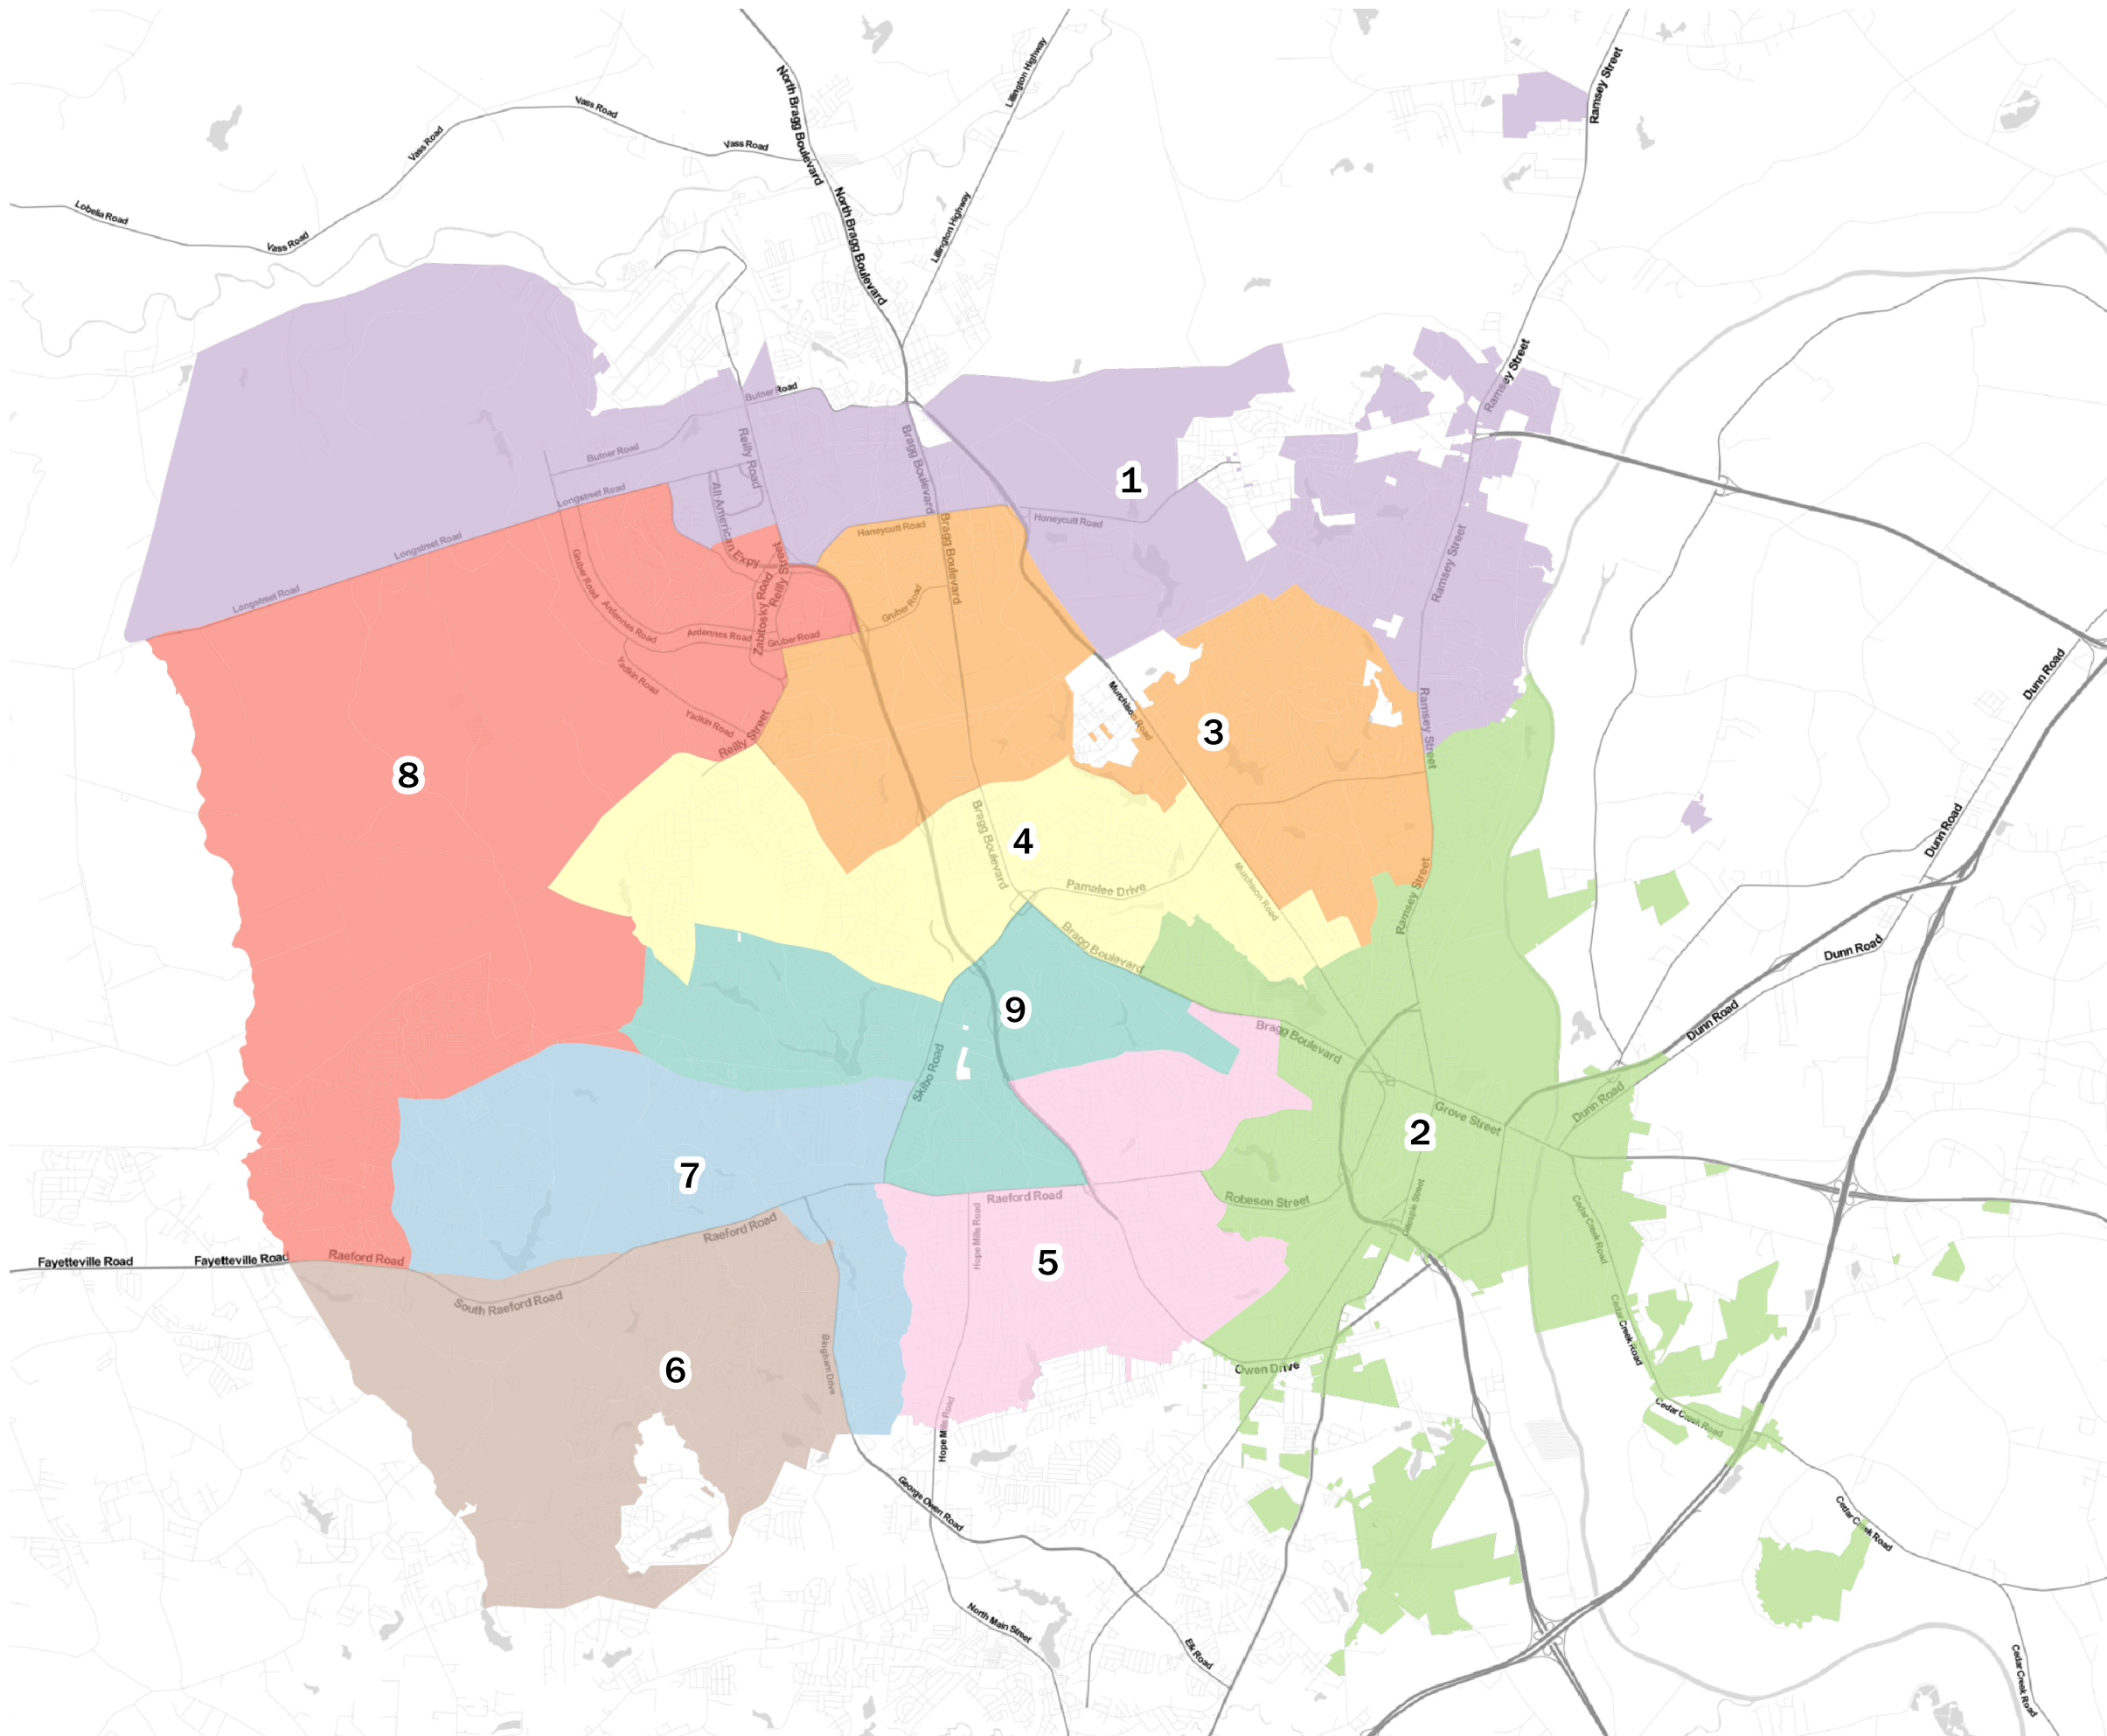

City of Fayetteville  
 Redistricting 2021  
 DRAFT Council Districts

# Option C

Ideal district population: 23,167  
 Permissible population range: 22,009 to 24,326

Map by Blake Esselstyn for the Local Redistricting Service.  
 Demographic statistics available in separate table.  
 Basemap rendering by Stamen Design, under CC BY 3.0.  
 Basemap features by OpenStreetMap, under ODbL.  
 Draft created September 16, 2021.