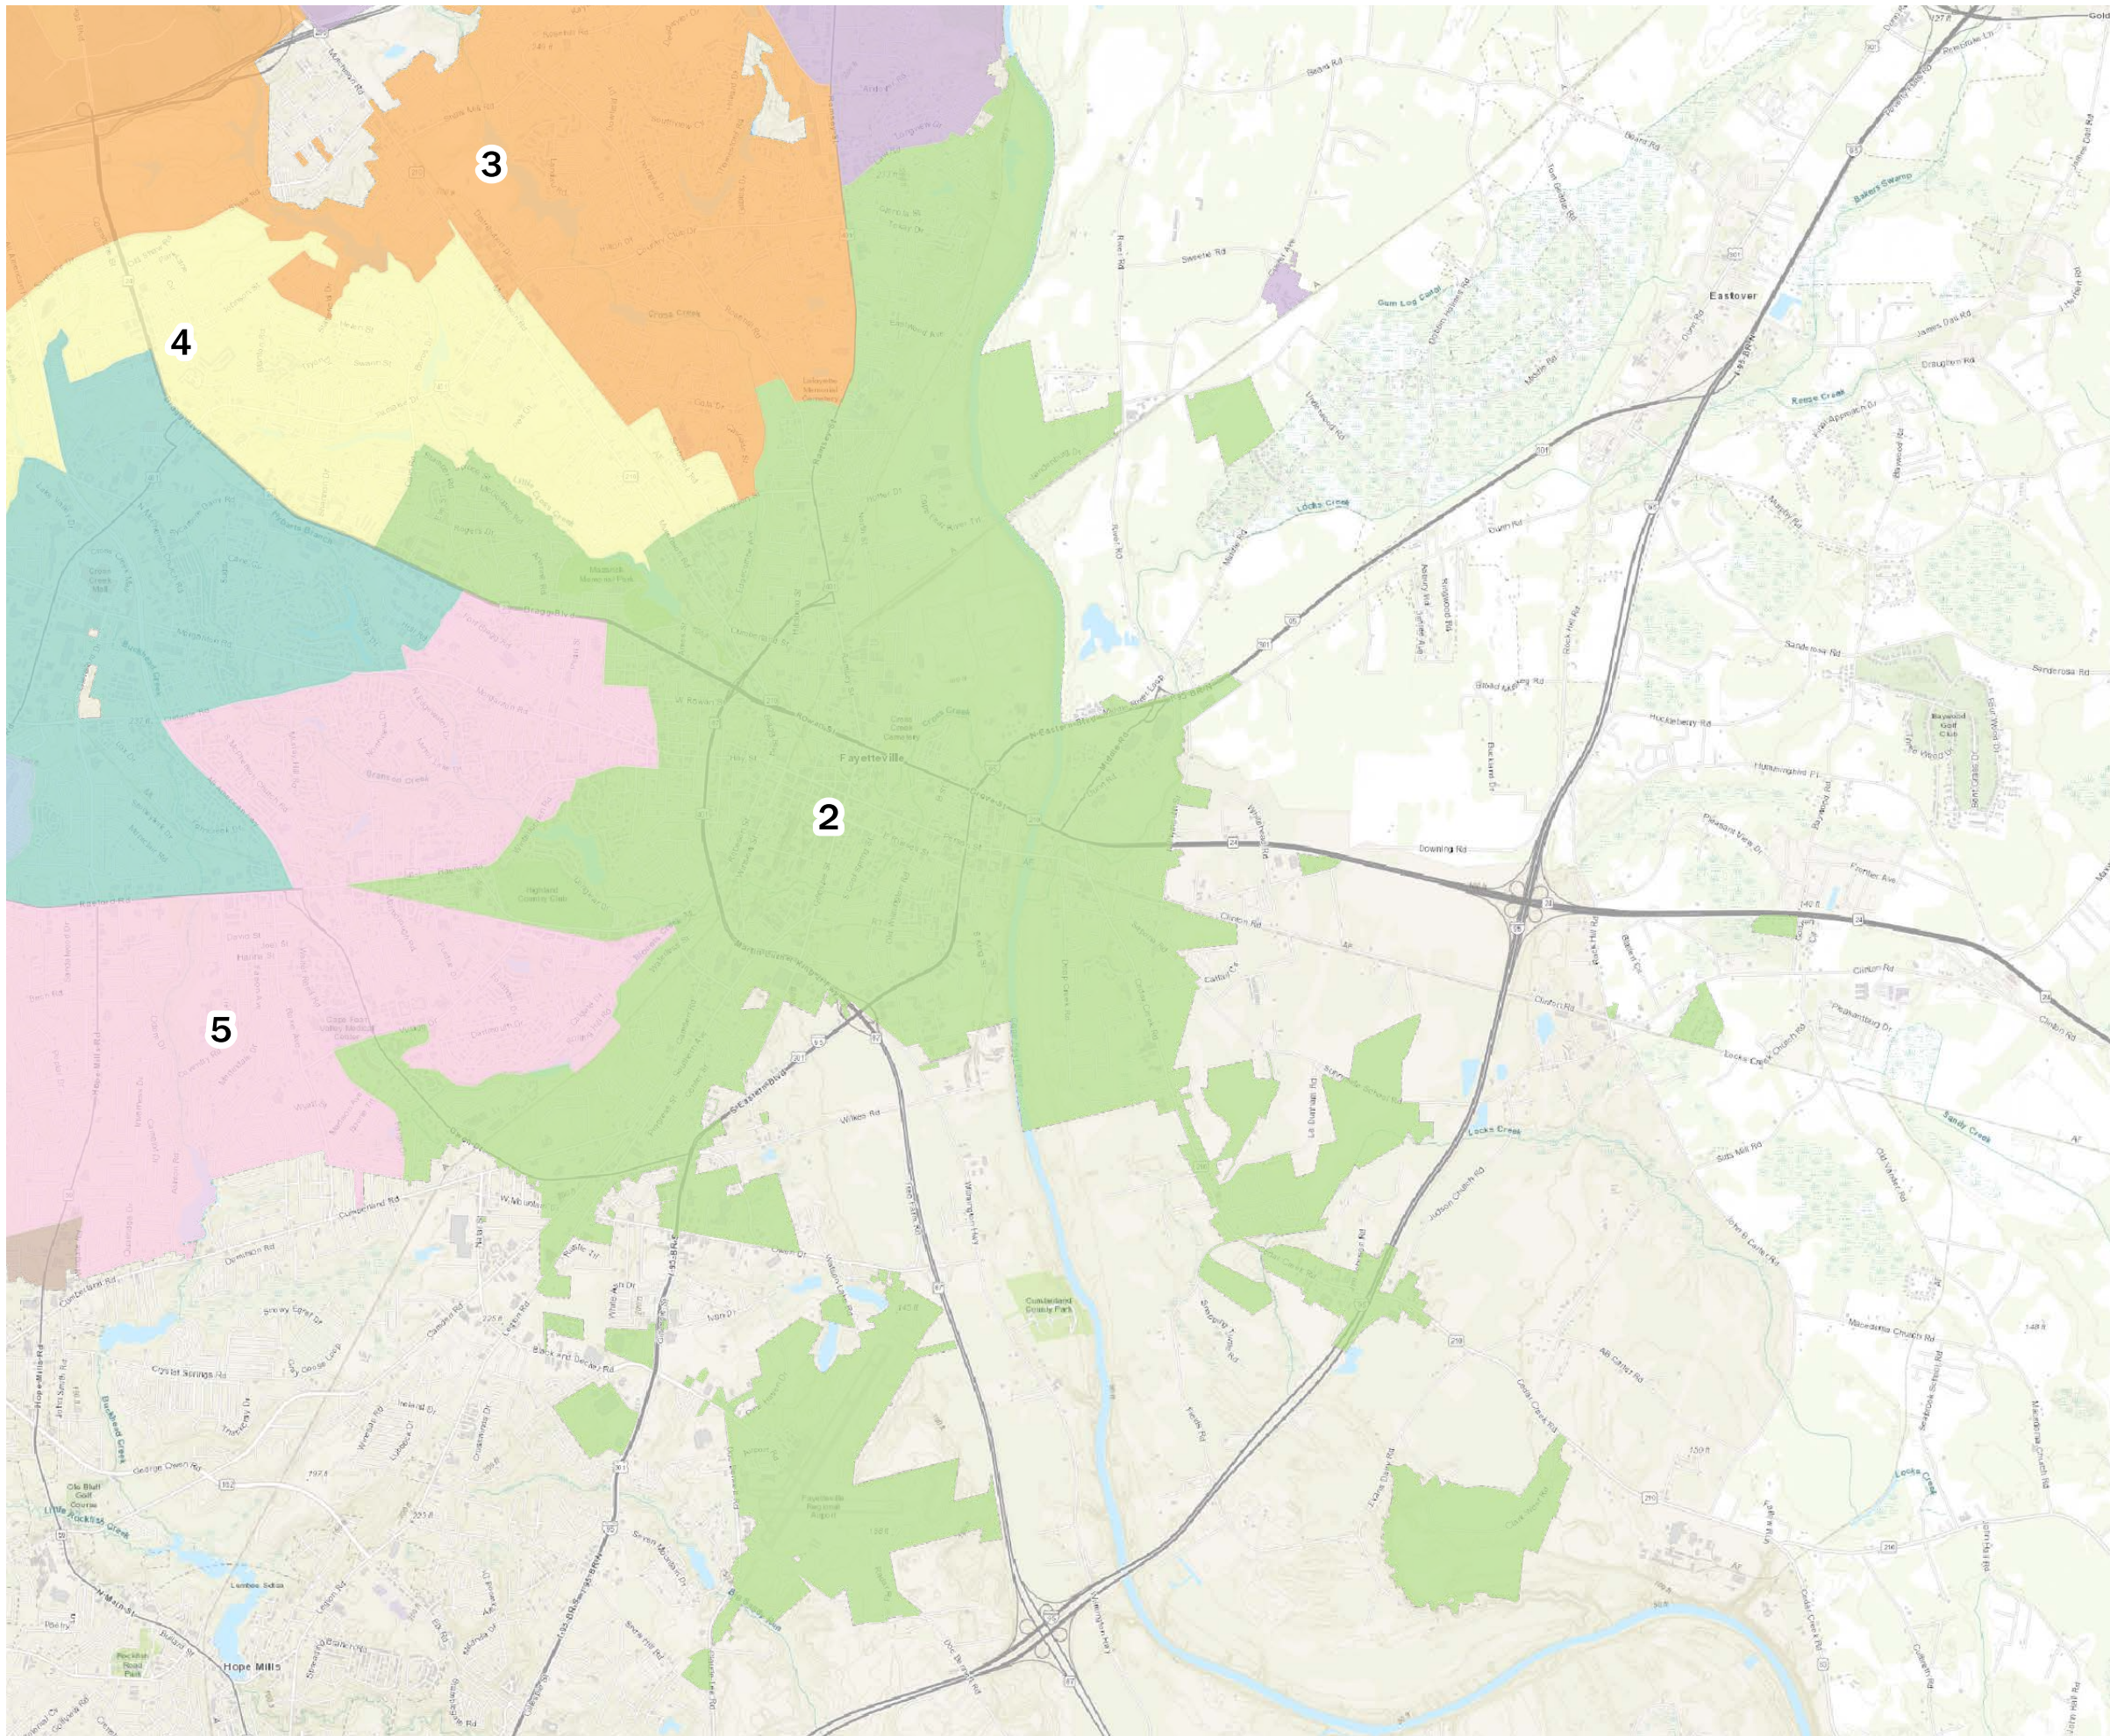

City of Fayetteville
Redistricting 2021
DRAFT Council Districts

Option A District 2

Map by Blake Esselstyn for the Local Redistricting Service.
Basemap powered by Esri.
Draft created September 22, 2021.