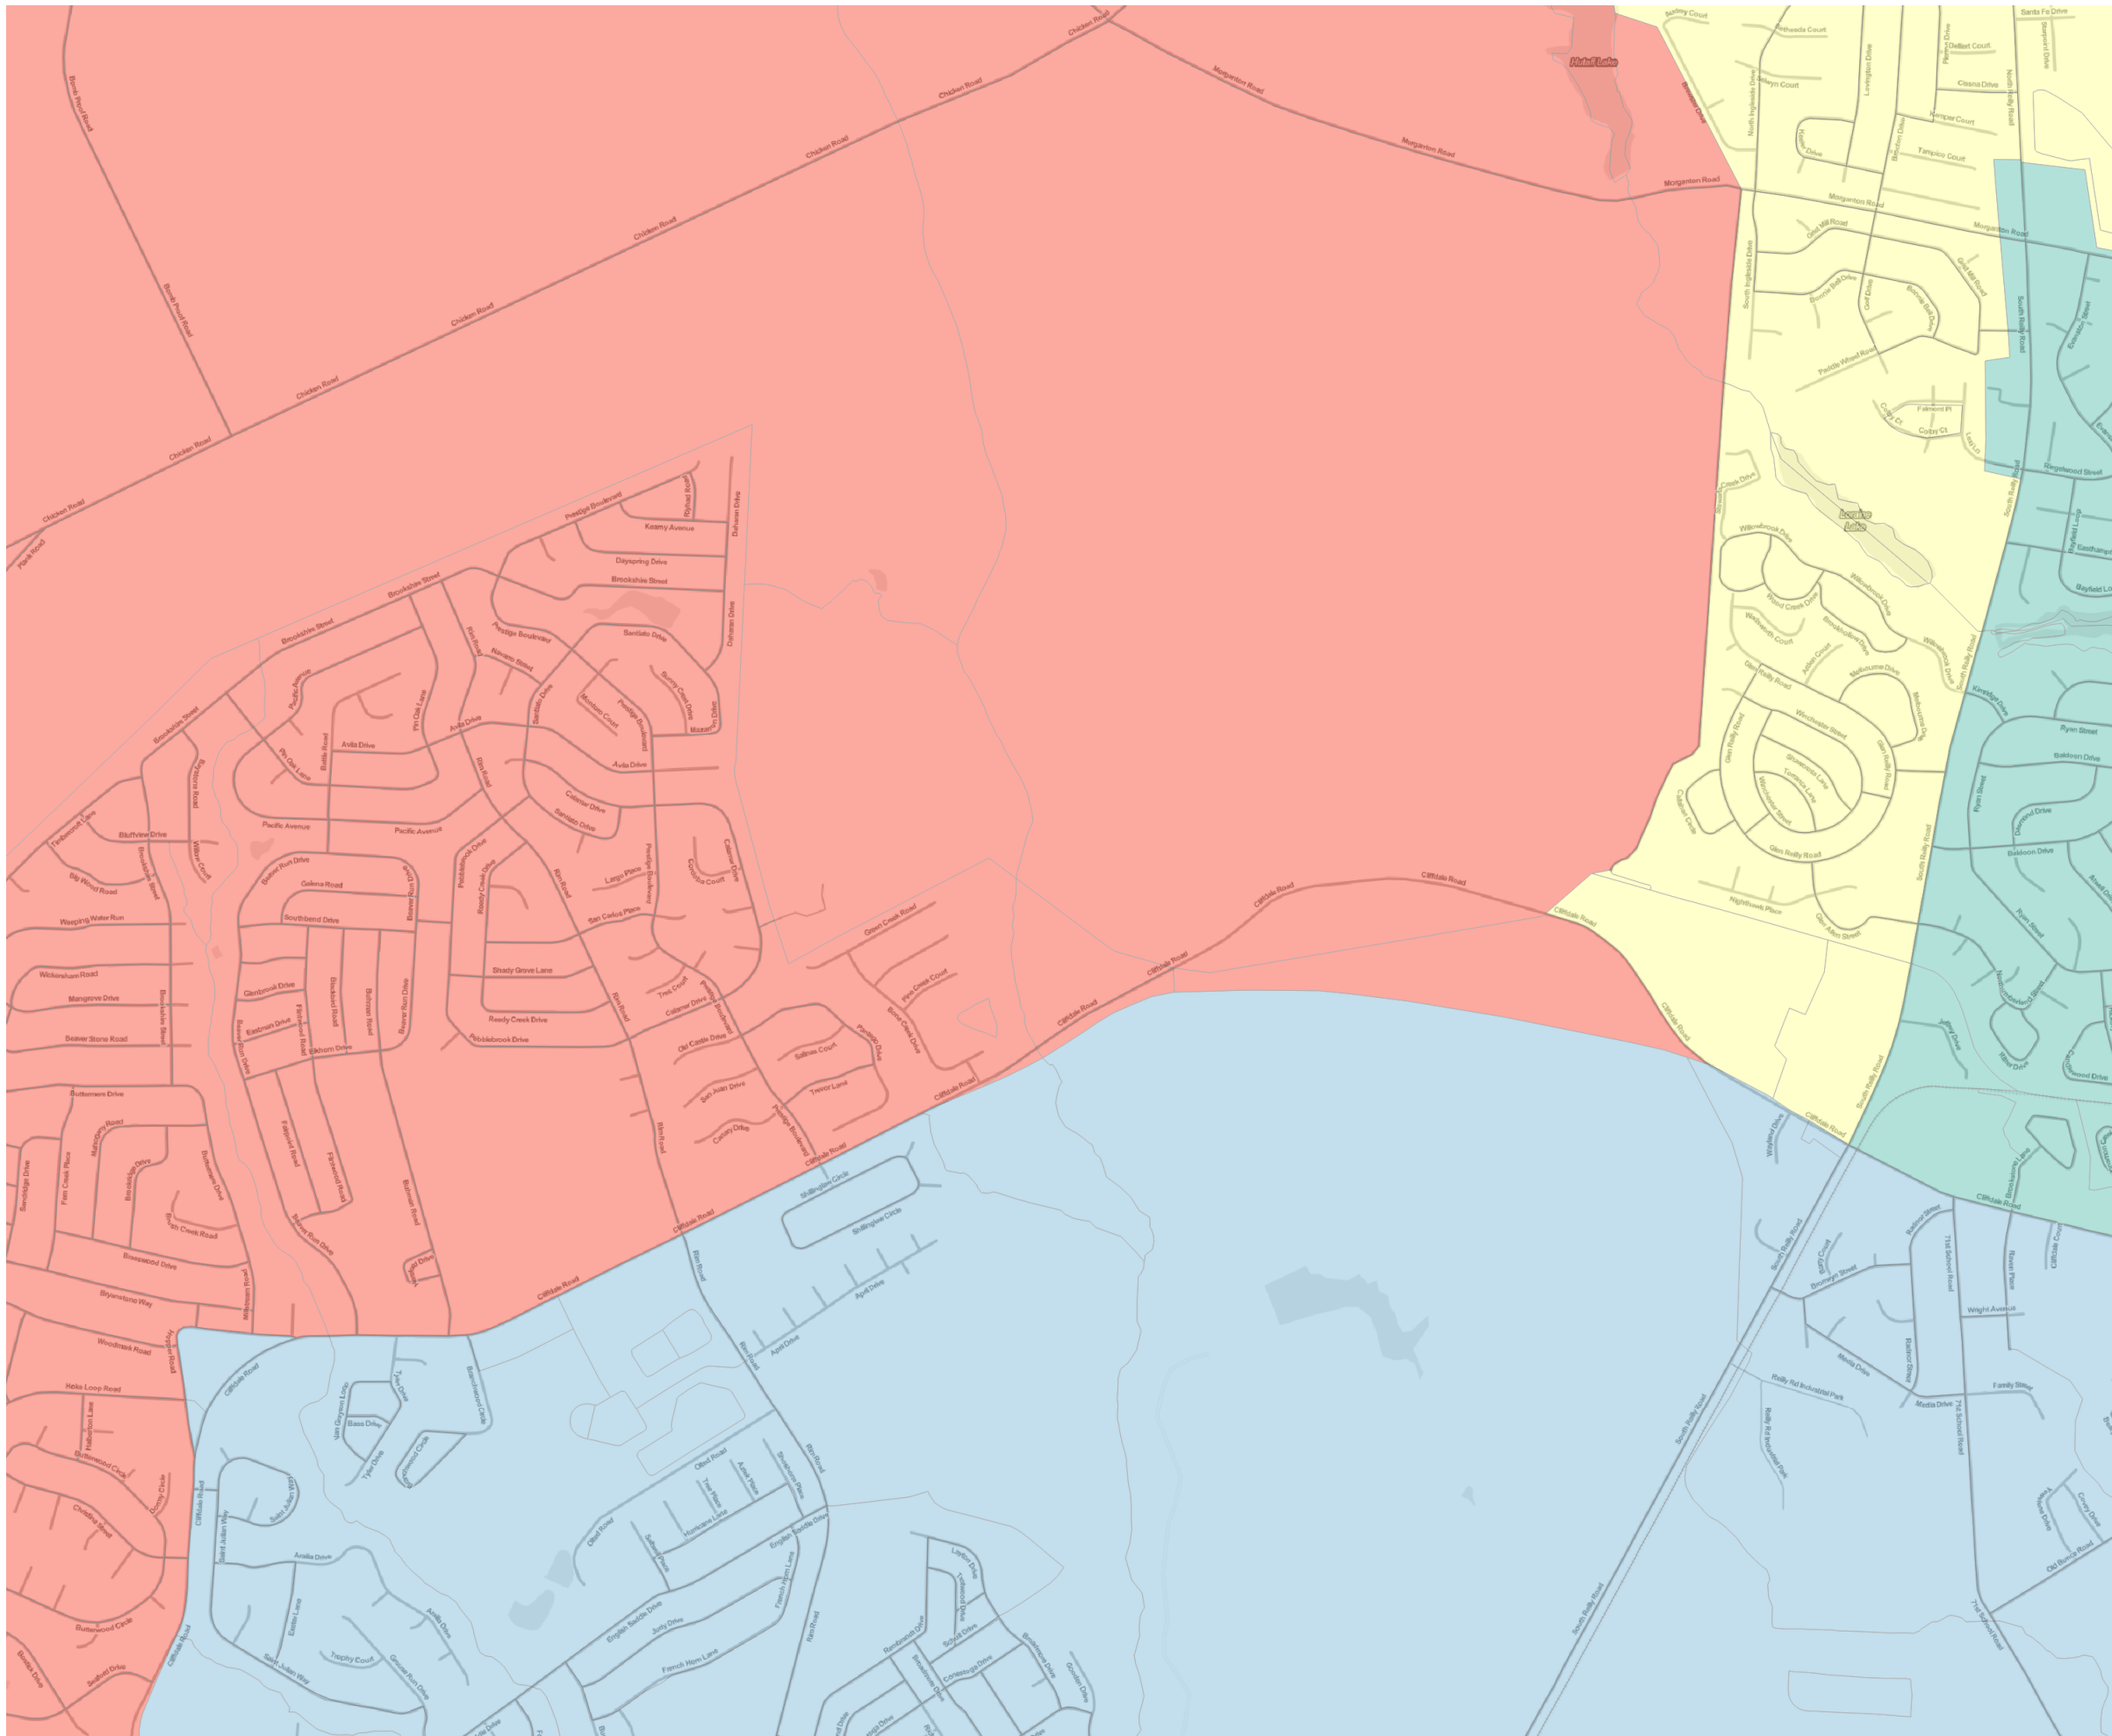

# City of Fayetteville Redistricting 2021 Council District Plan

## Option A2

Districts		
1		5
2		6
3		7
4		8
		9
		6
		7
		8
		9

Ideal district population: 23,167  
Permissible population range: 22,009 to 24,326

Map by Blake Esselstyn for the Local Redistricting Service.  
Demographic statistics available in separate table.  
Basemap rendering by Stamen Design, under CC BY 3.0.  
Basemap features by OpenStreetMap, under ODbL.  
Draft created October 25, 2021.