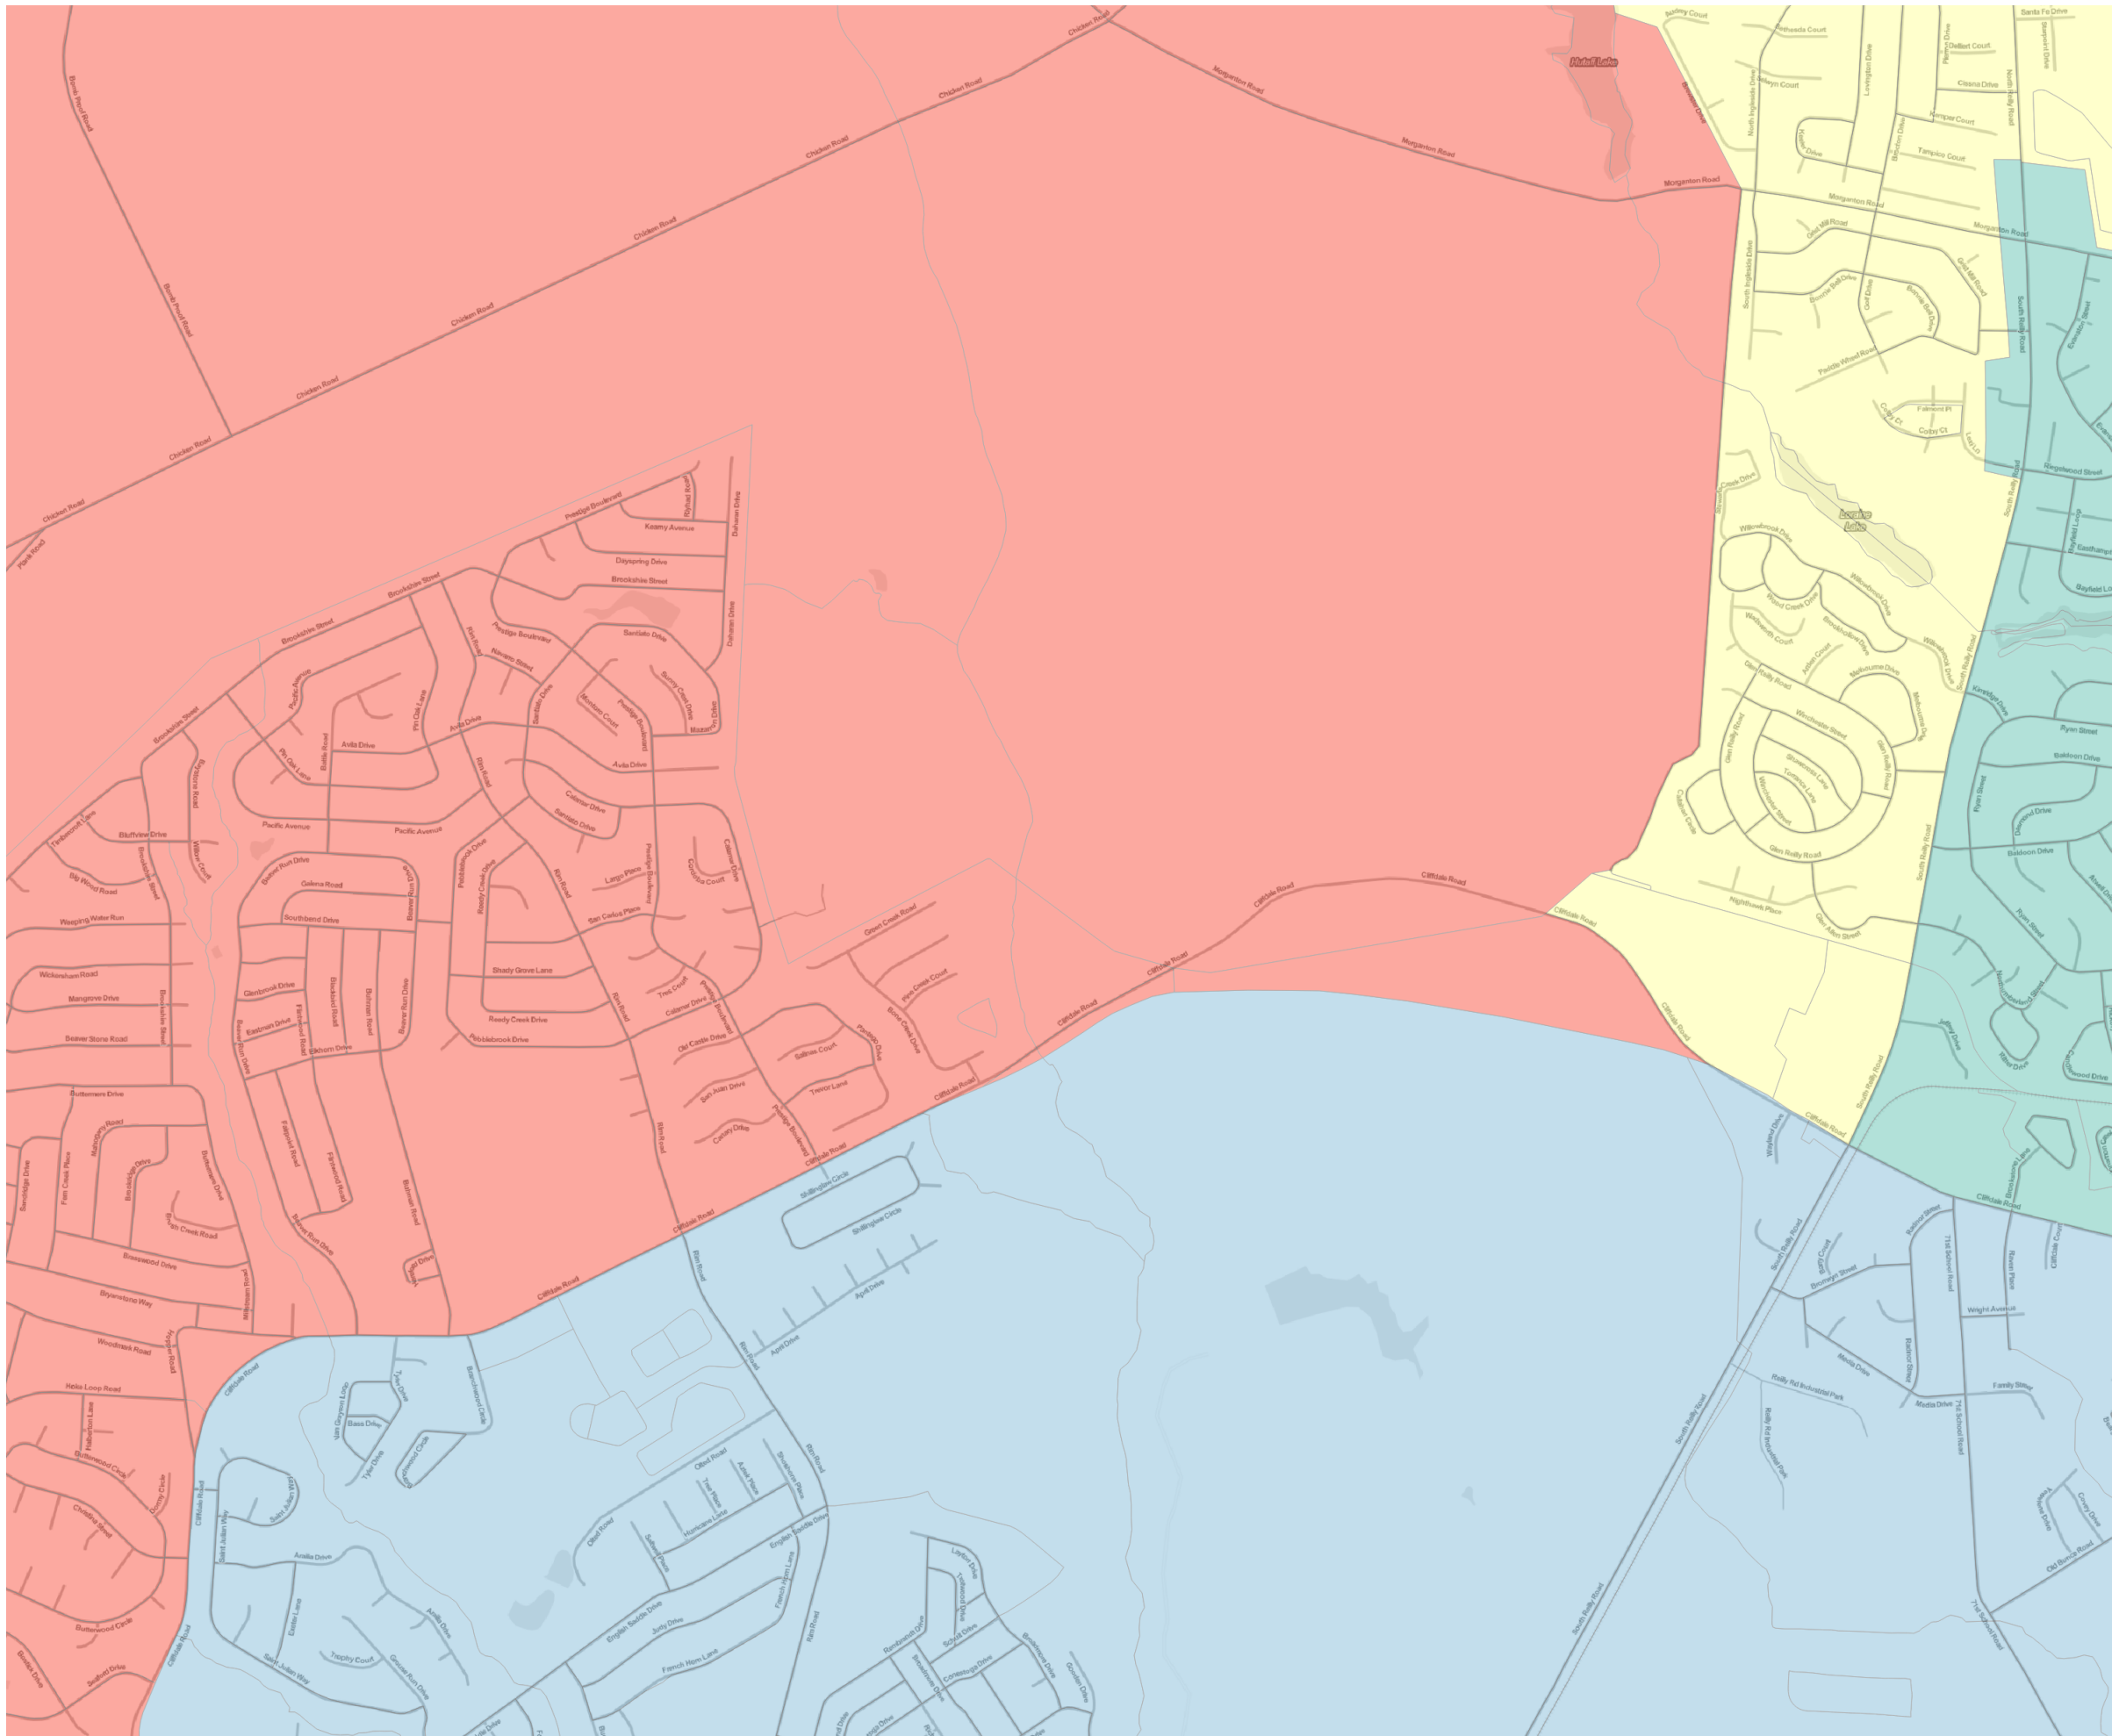

# City of Fayetteville Redistricting 2021 Council District Plan

## Option A3

Districts		
1		5
2		6
3		7
4		8
		9
		
		
		
		

Ideal district population: 23,167  
Permissible population range: 22,009 to 24,326

Map by Blake Esselstyn for the Local Redistricting Service.  
Demographic statistics available in separate table.  
Basemap rendering by Stamen Design, under CC BY 3.0.  
Basemap features by OpenStreetMap, under ODbL.  
Draft created October 25, 2021.