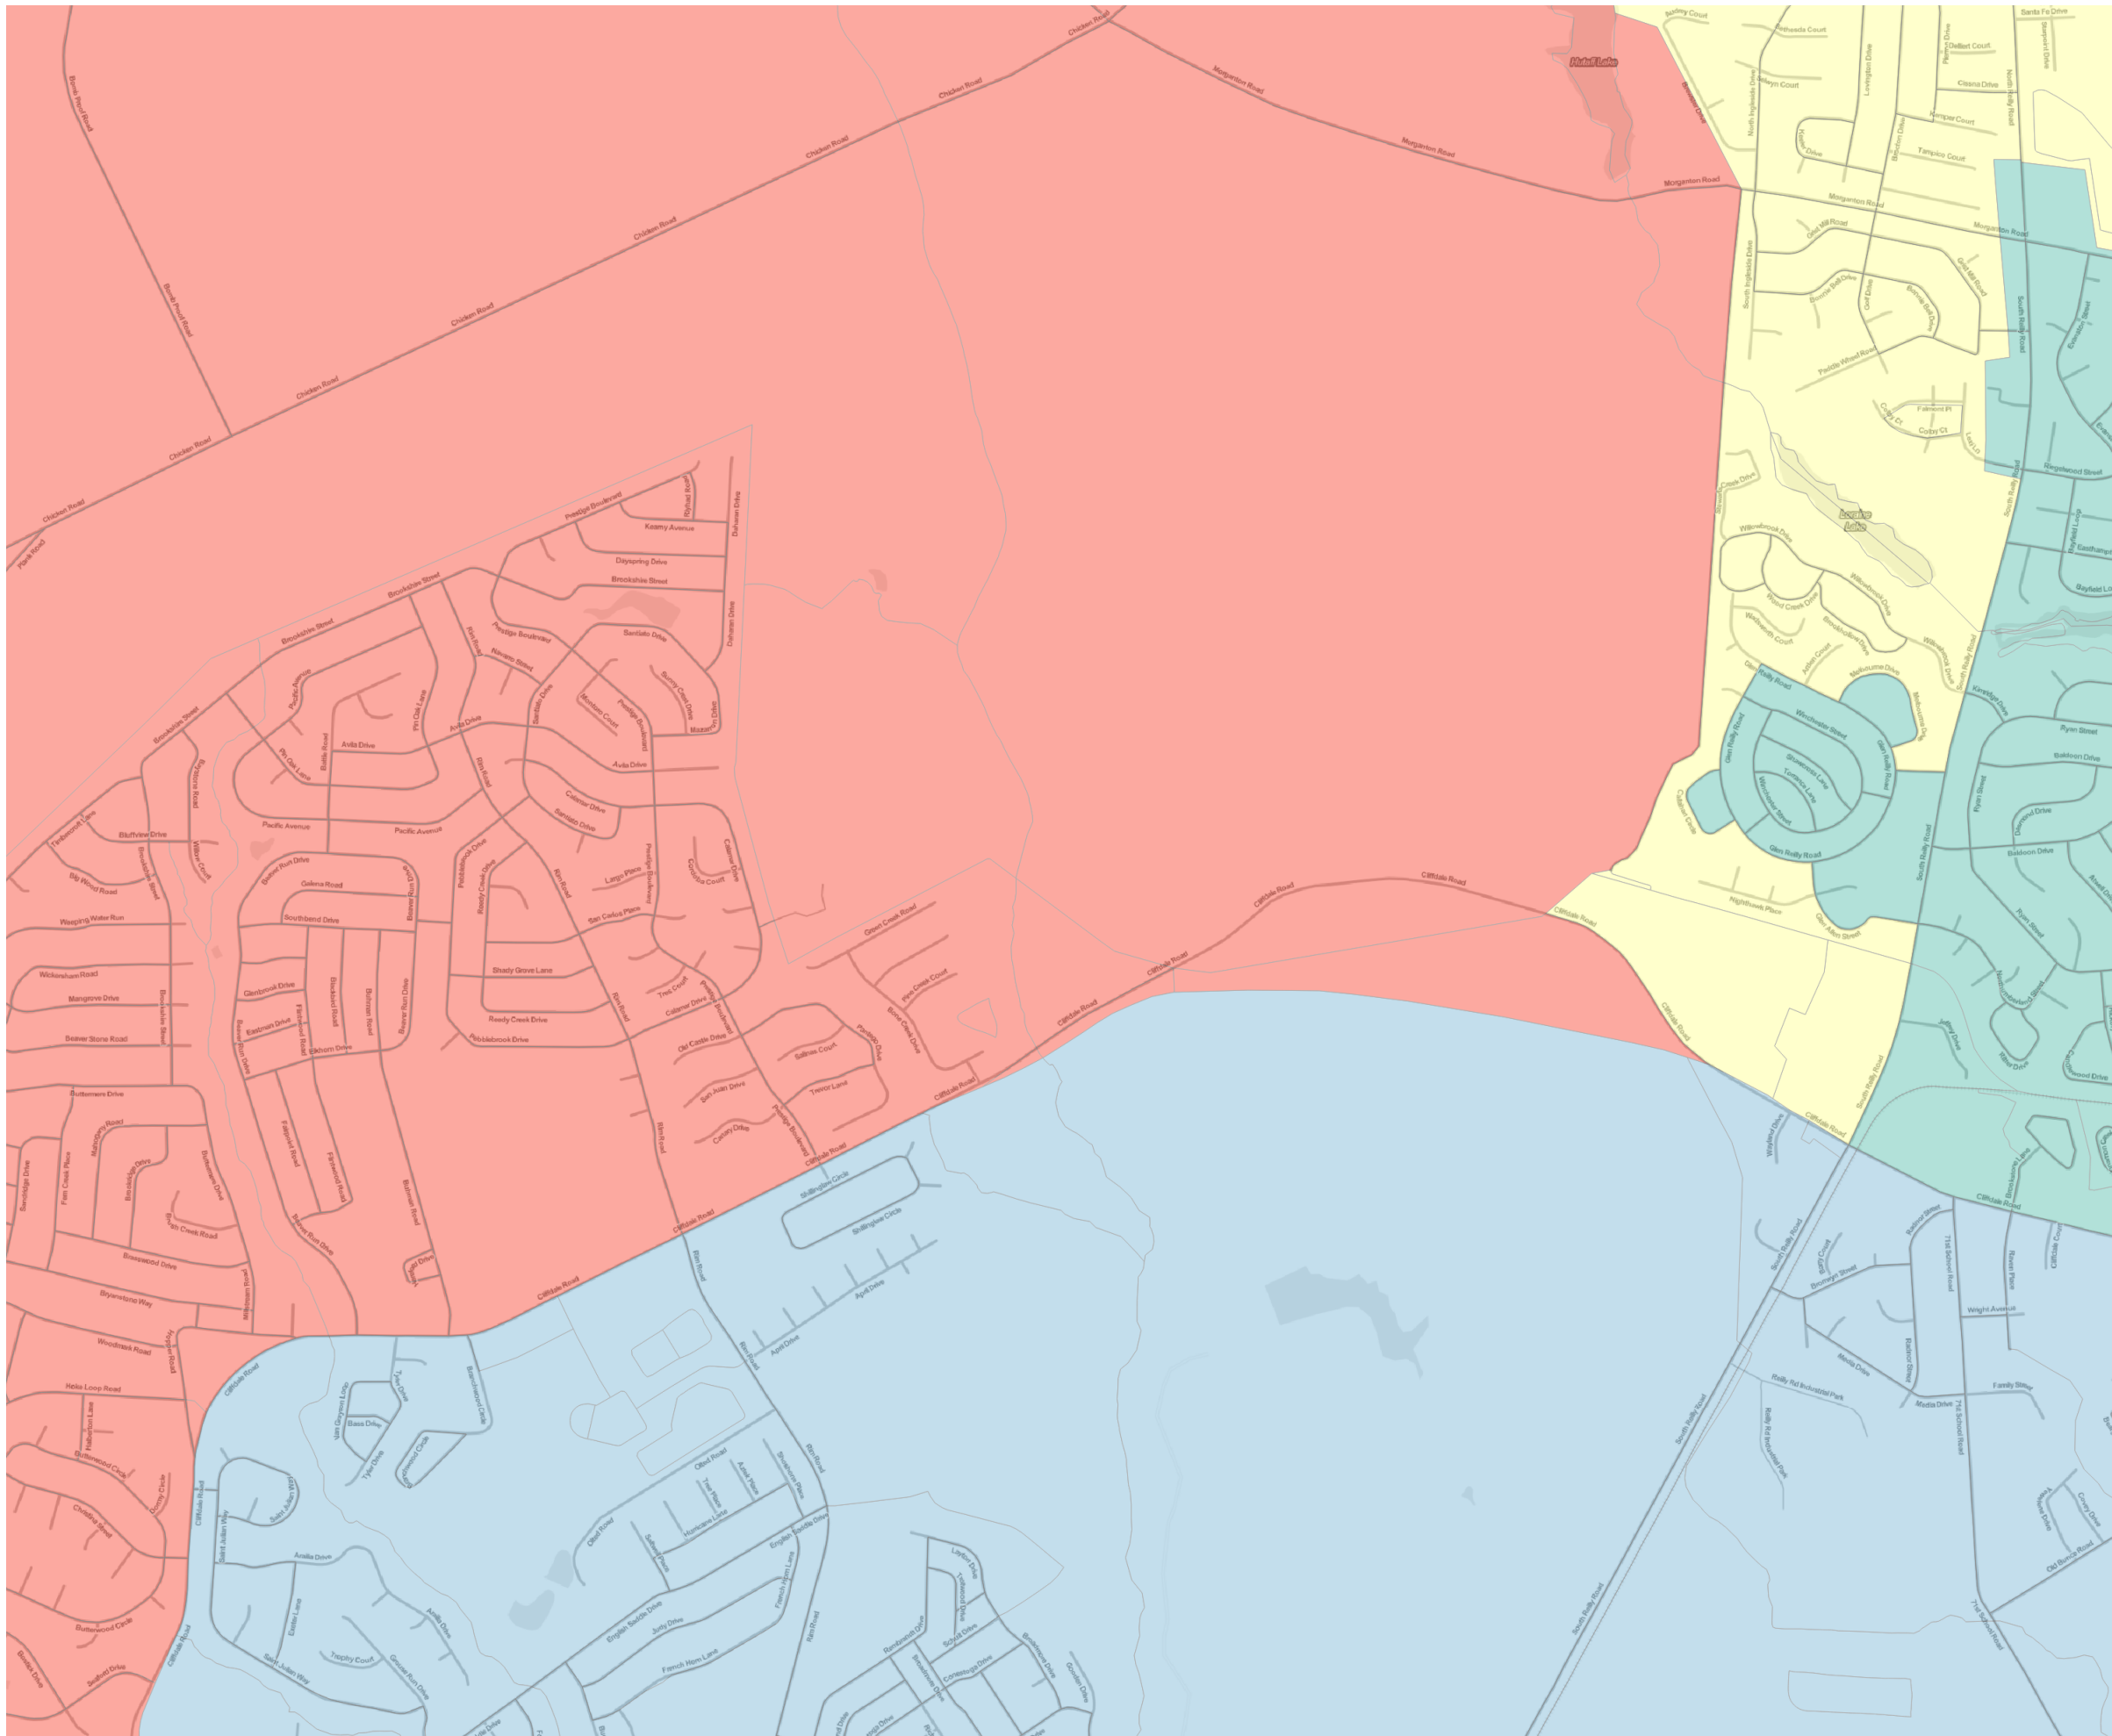

City of Fayetteville Redistricting 2021 Council District Plan

Option A4

Districts		
1		5
2		6
3		7
4		8
		9

Ideal district population: 23,167
Permissible population range: 22,009 to 24,326

Map by Blake Esselstyn for the Local Redistricting Service.
Demographic statistics available in separate table.
Basemap rendering by Stamen Design, under CC BY 3.0.
Basemap features by OpenStreetMap, under ODbL.
Draft created October 25, 2021.