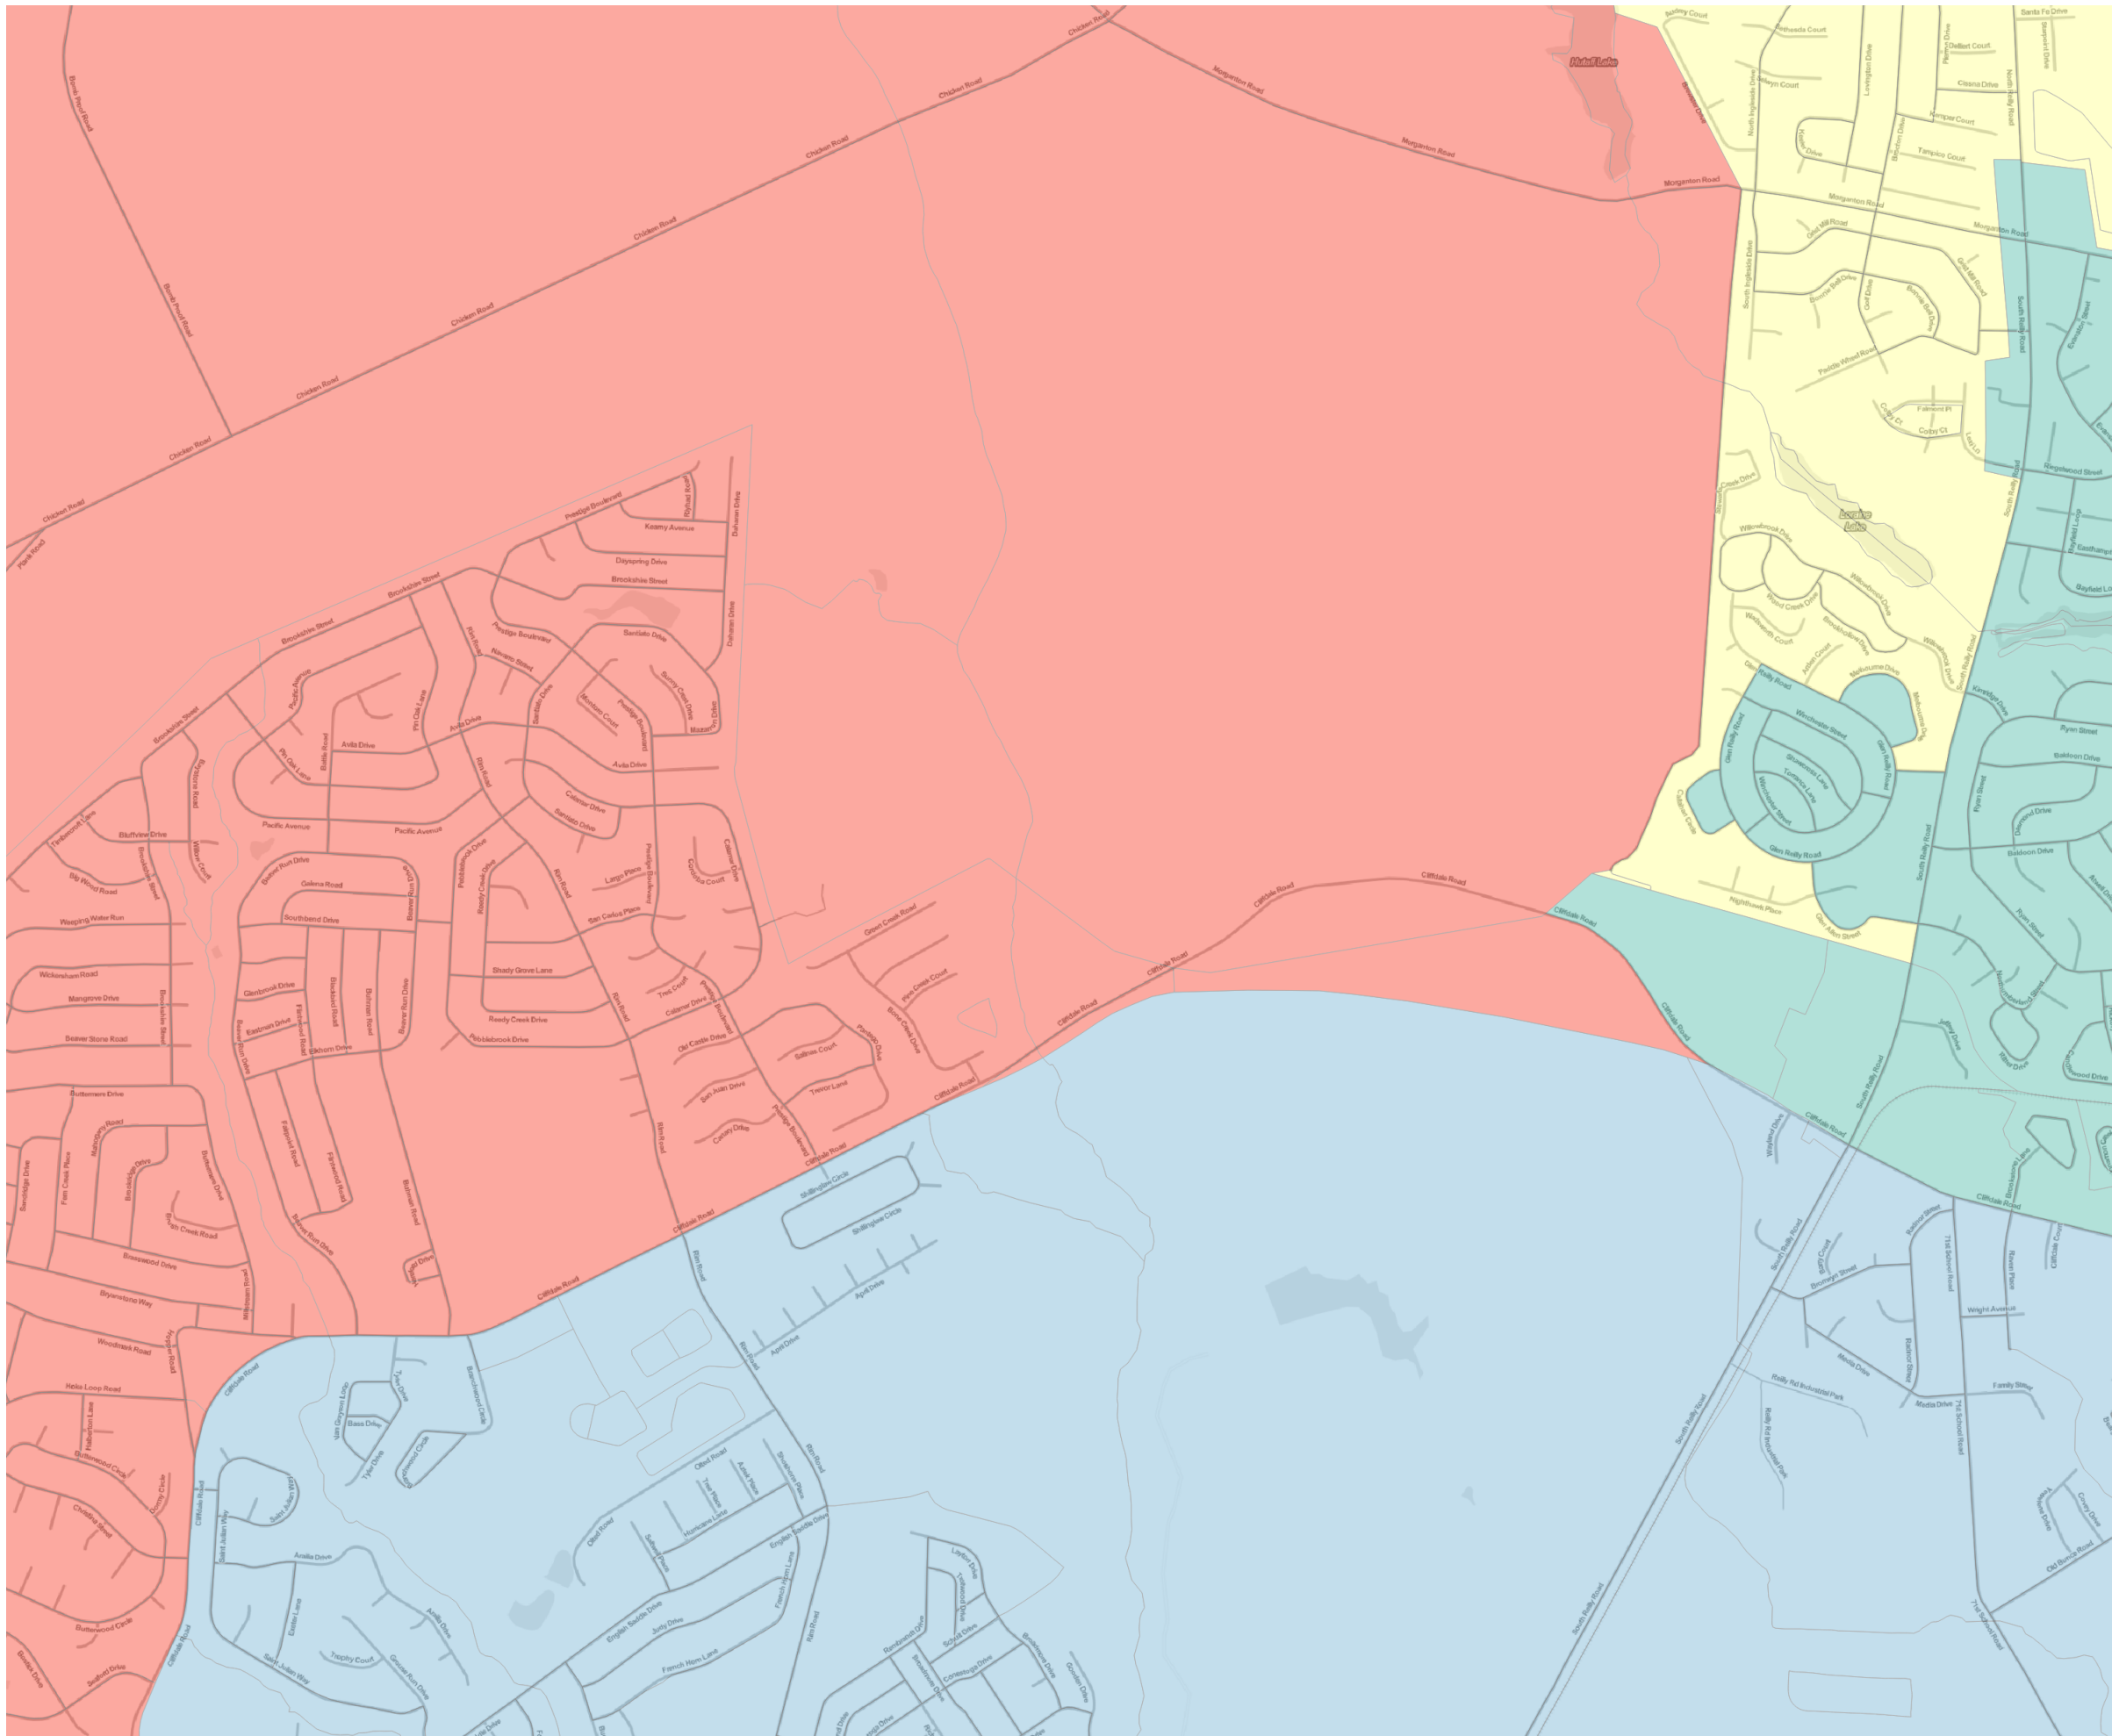

City of Fayetteville Redistricting 2021 Council District Plan

Option A5

Districts		
1		5
2		6
3		7
4		8
		9
		6
		7
		8
		9

Ideal district population: 23,167
Permissible population range: 22,009 to 24,326

Map by Blake Esselstyn for the Local Redistricting Service.
Demographic statistics available in separate table.
Basemap rendering by Stamen Design, under CC BY 3.0.
Basemap features by OpenStreetMap, under ODbL.
Draft created October 25, 2021.