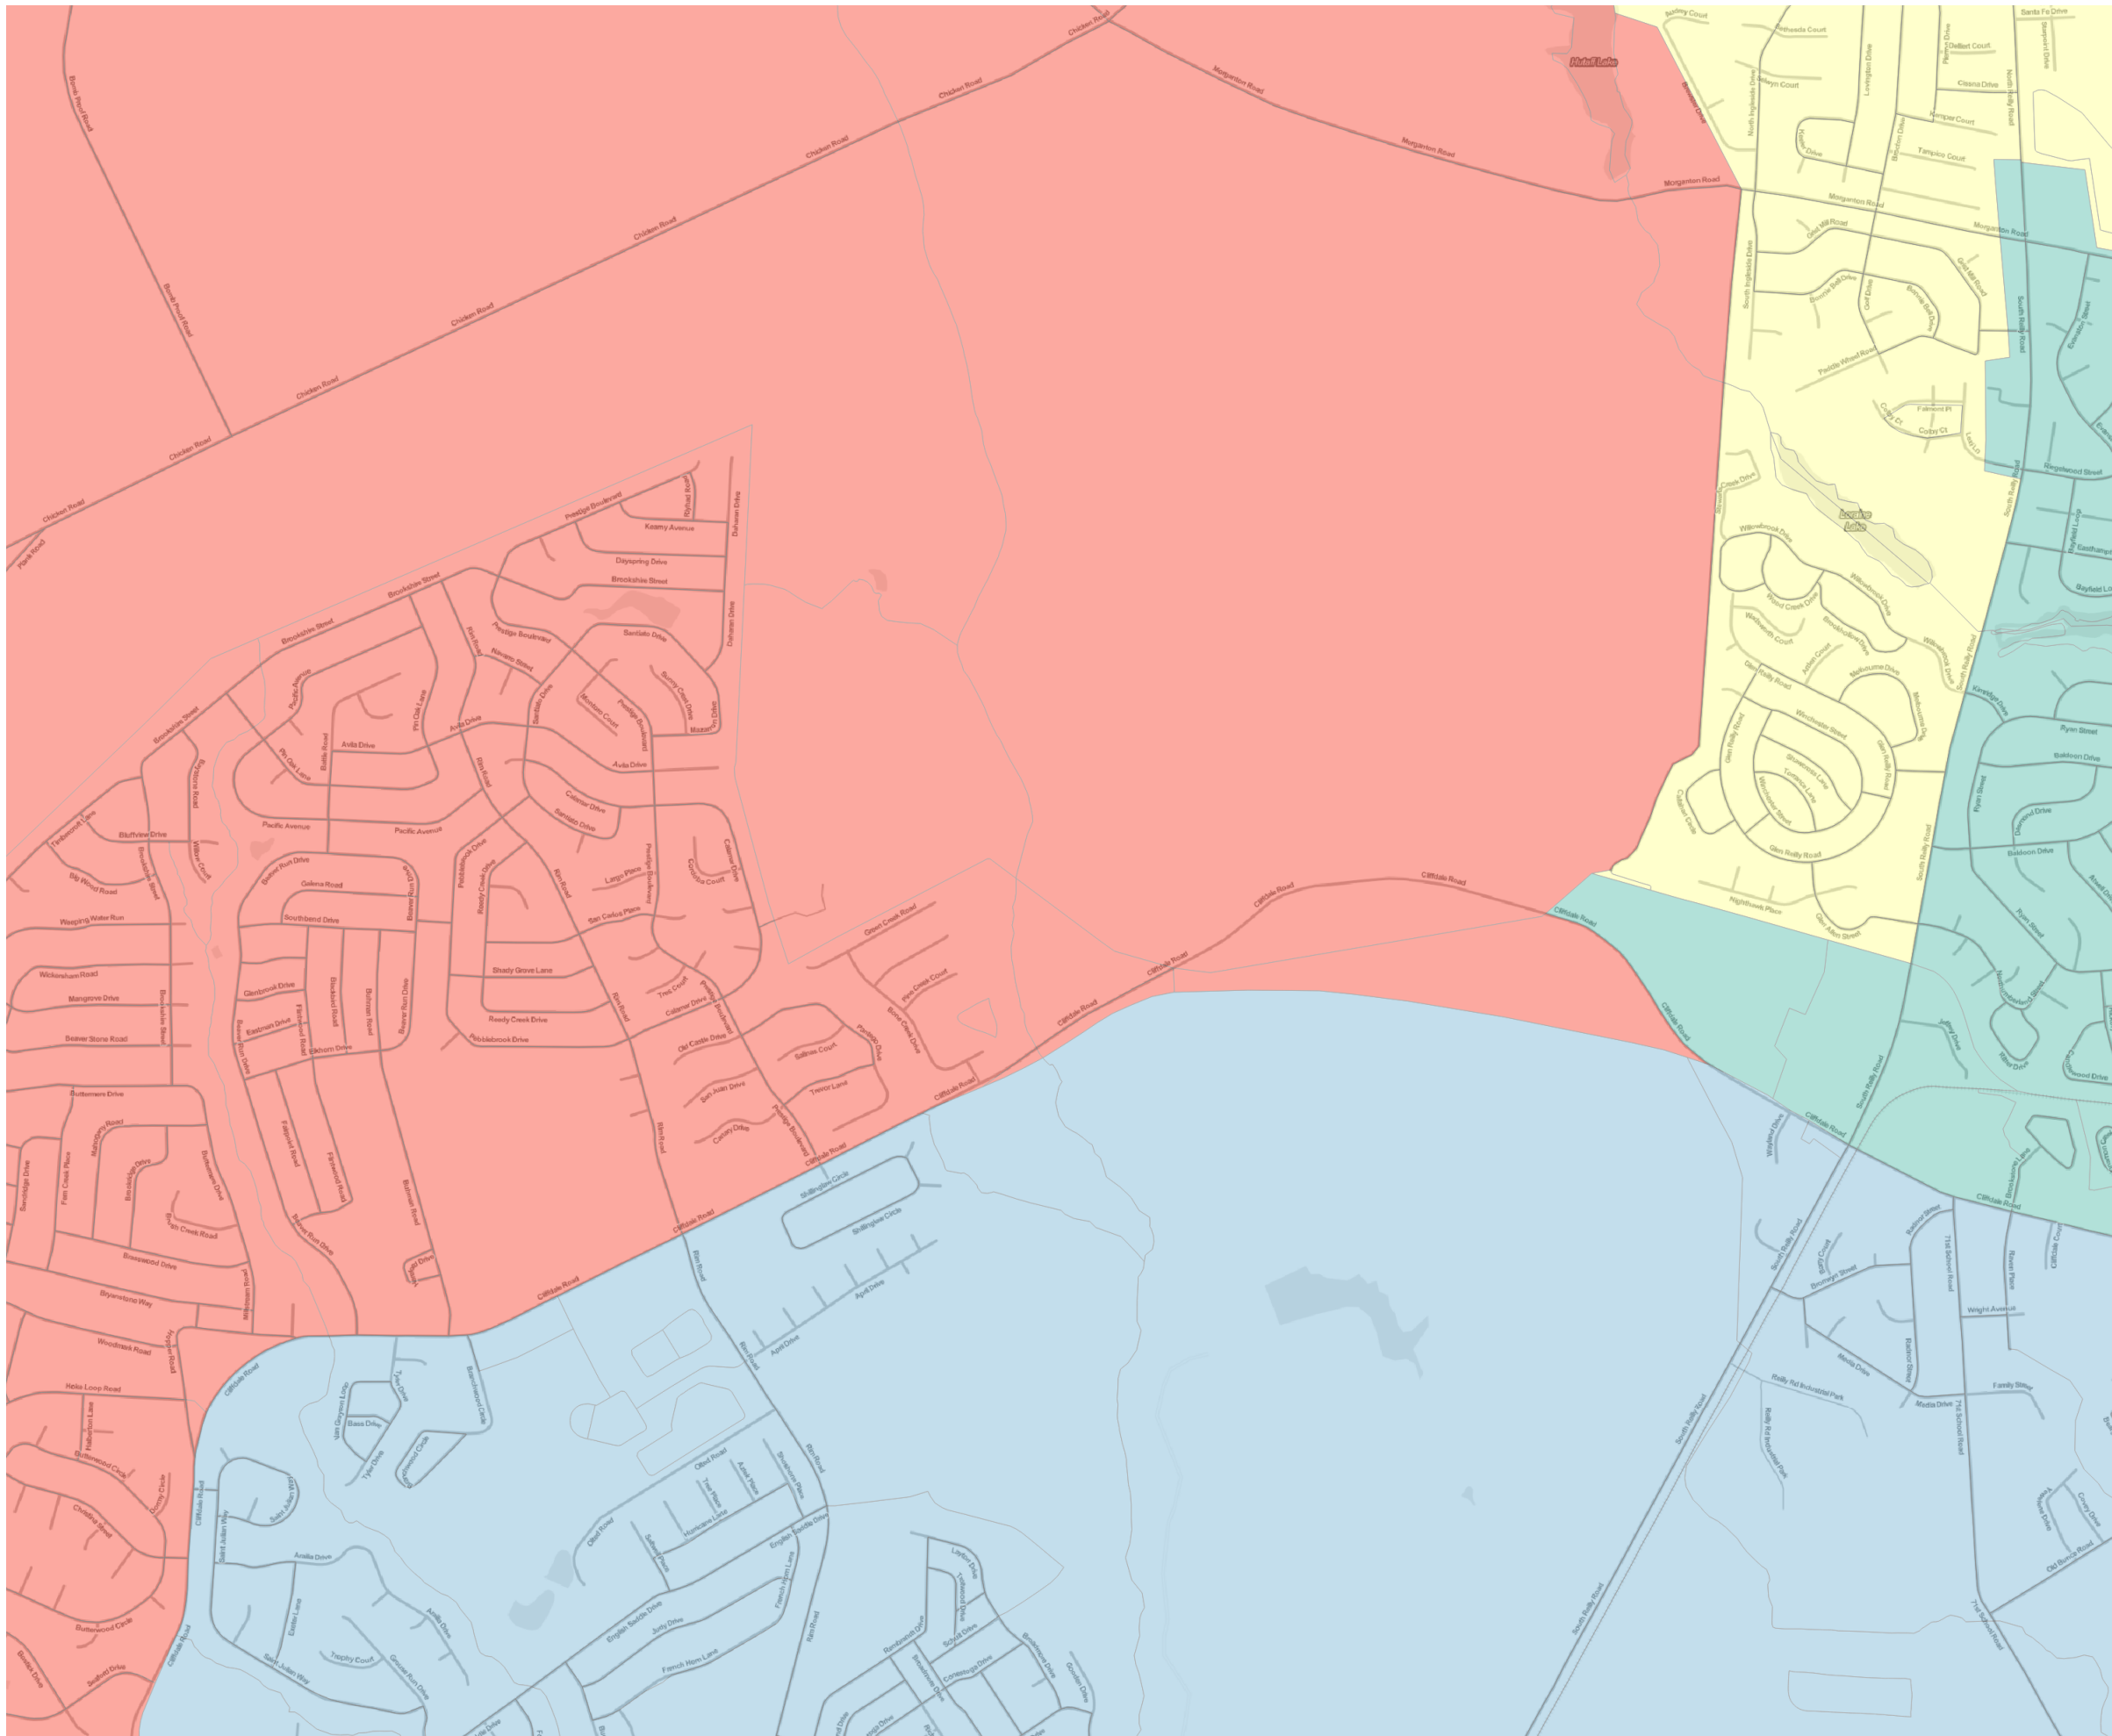

City of Fayetteville Redistricting 2021 Council District Plan

Option A6

Districts		
1		5
2		6
3		7
4		8
		9
		6
		7
		8
		9

Ideal district population: 23,167
Permissible population range: 22,009 to 24,326

Map by Blake Esselstyn for the Local Redistricting Service.
Demographic statistics available in separate table.
Basemap rendering by Stamen Design, under CC BY 3.0.
Basemap features by OpenStreetMap, under ODbL.
Draft created October 25, 2021.