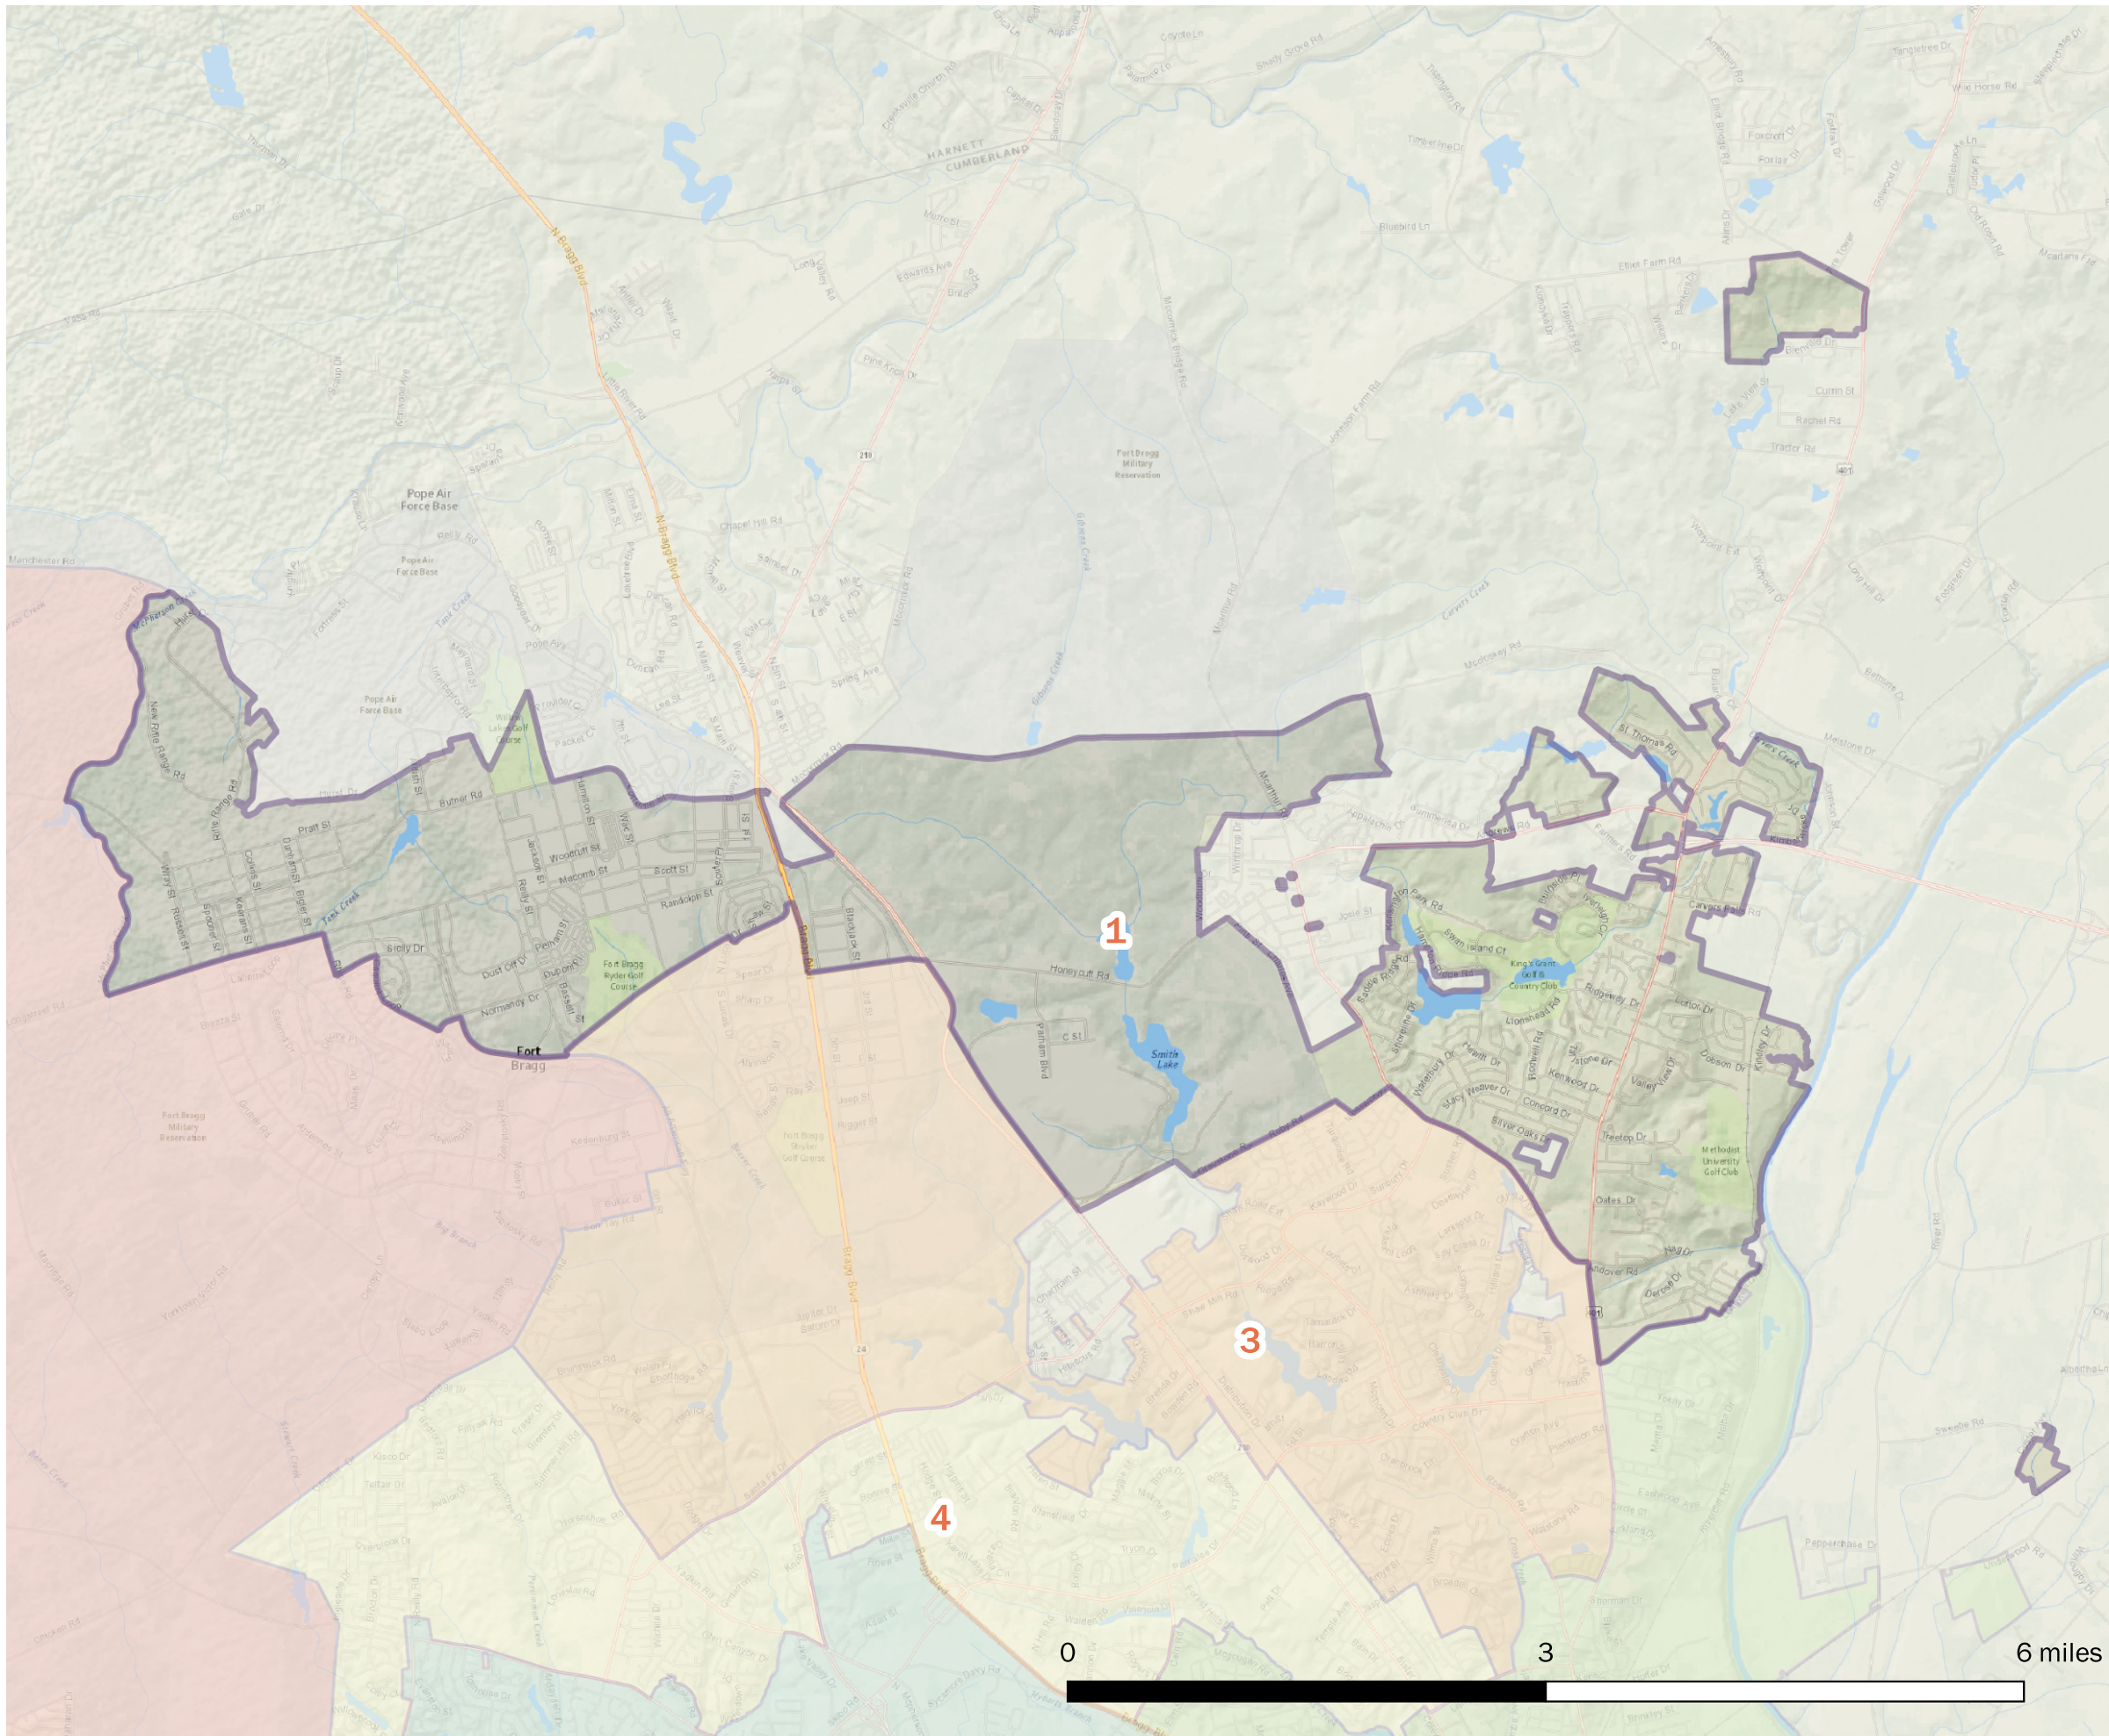

City of Fayetteville
Redistricting 2021
Adopted Council Districts

District 1

Map by Blake Esselstyn for the Local Redistricting Service.
Basemap powered by Esri.
Map created November 9, 2021.