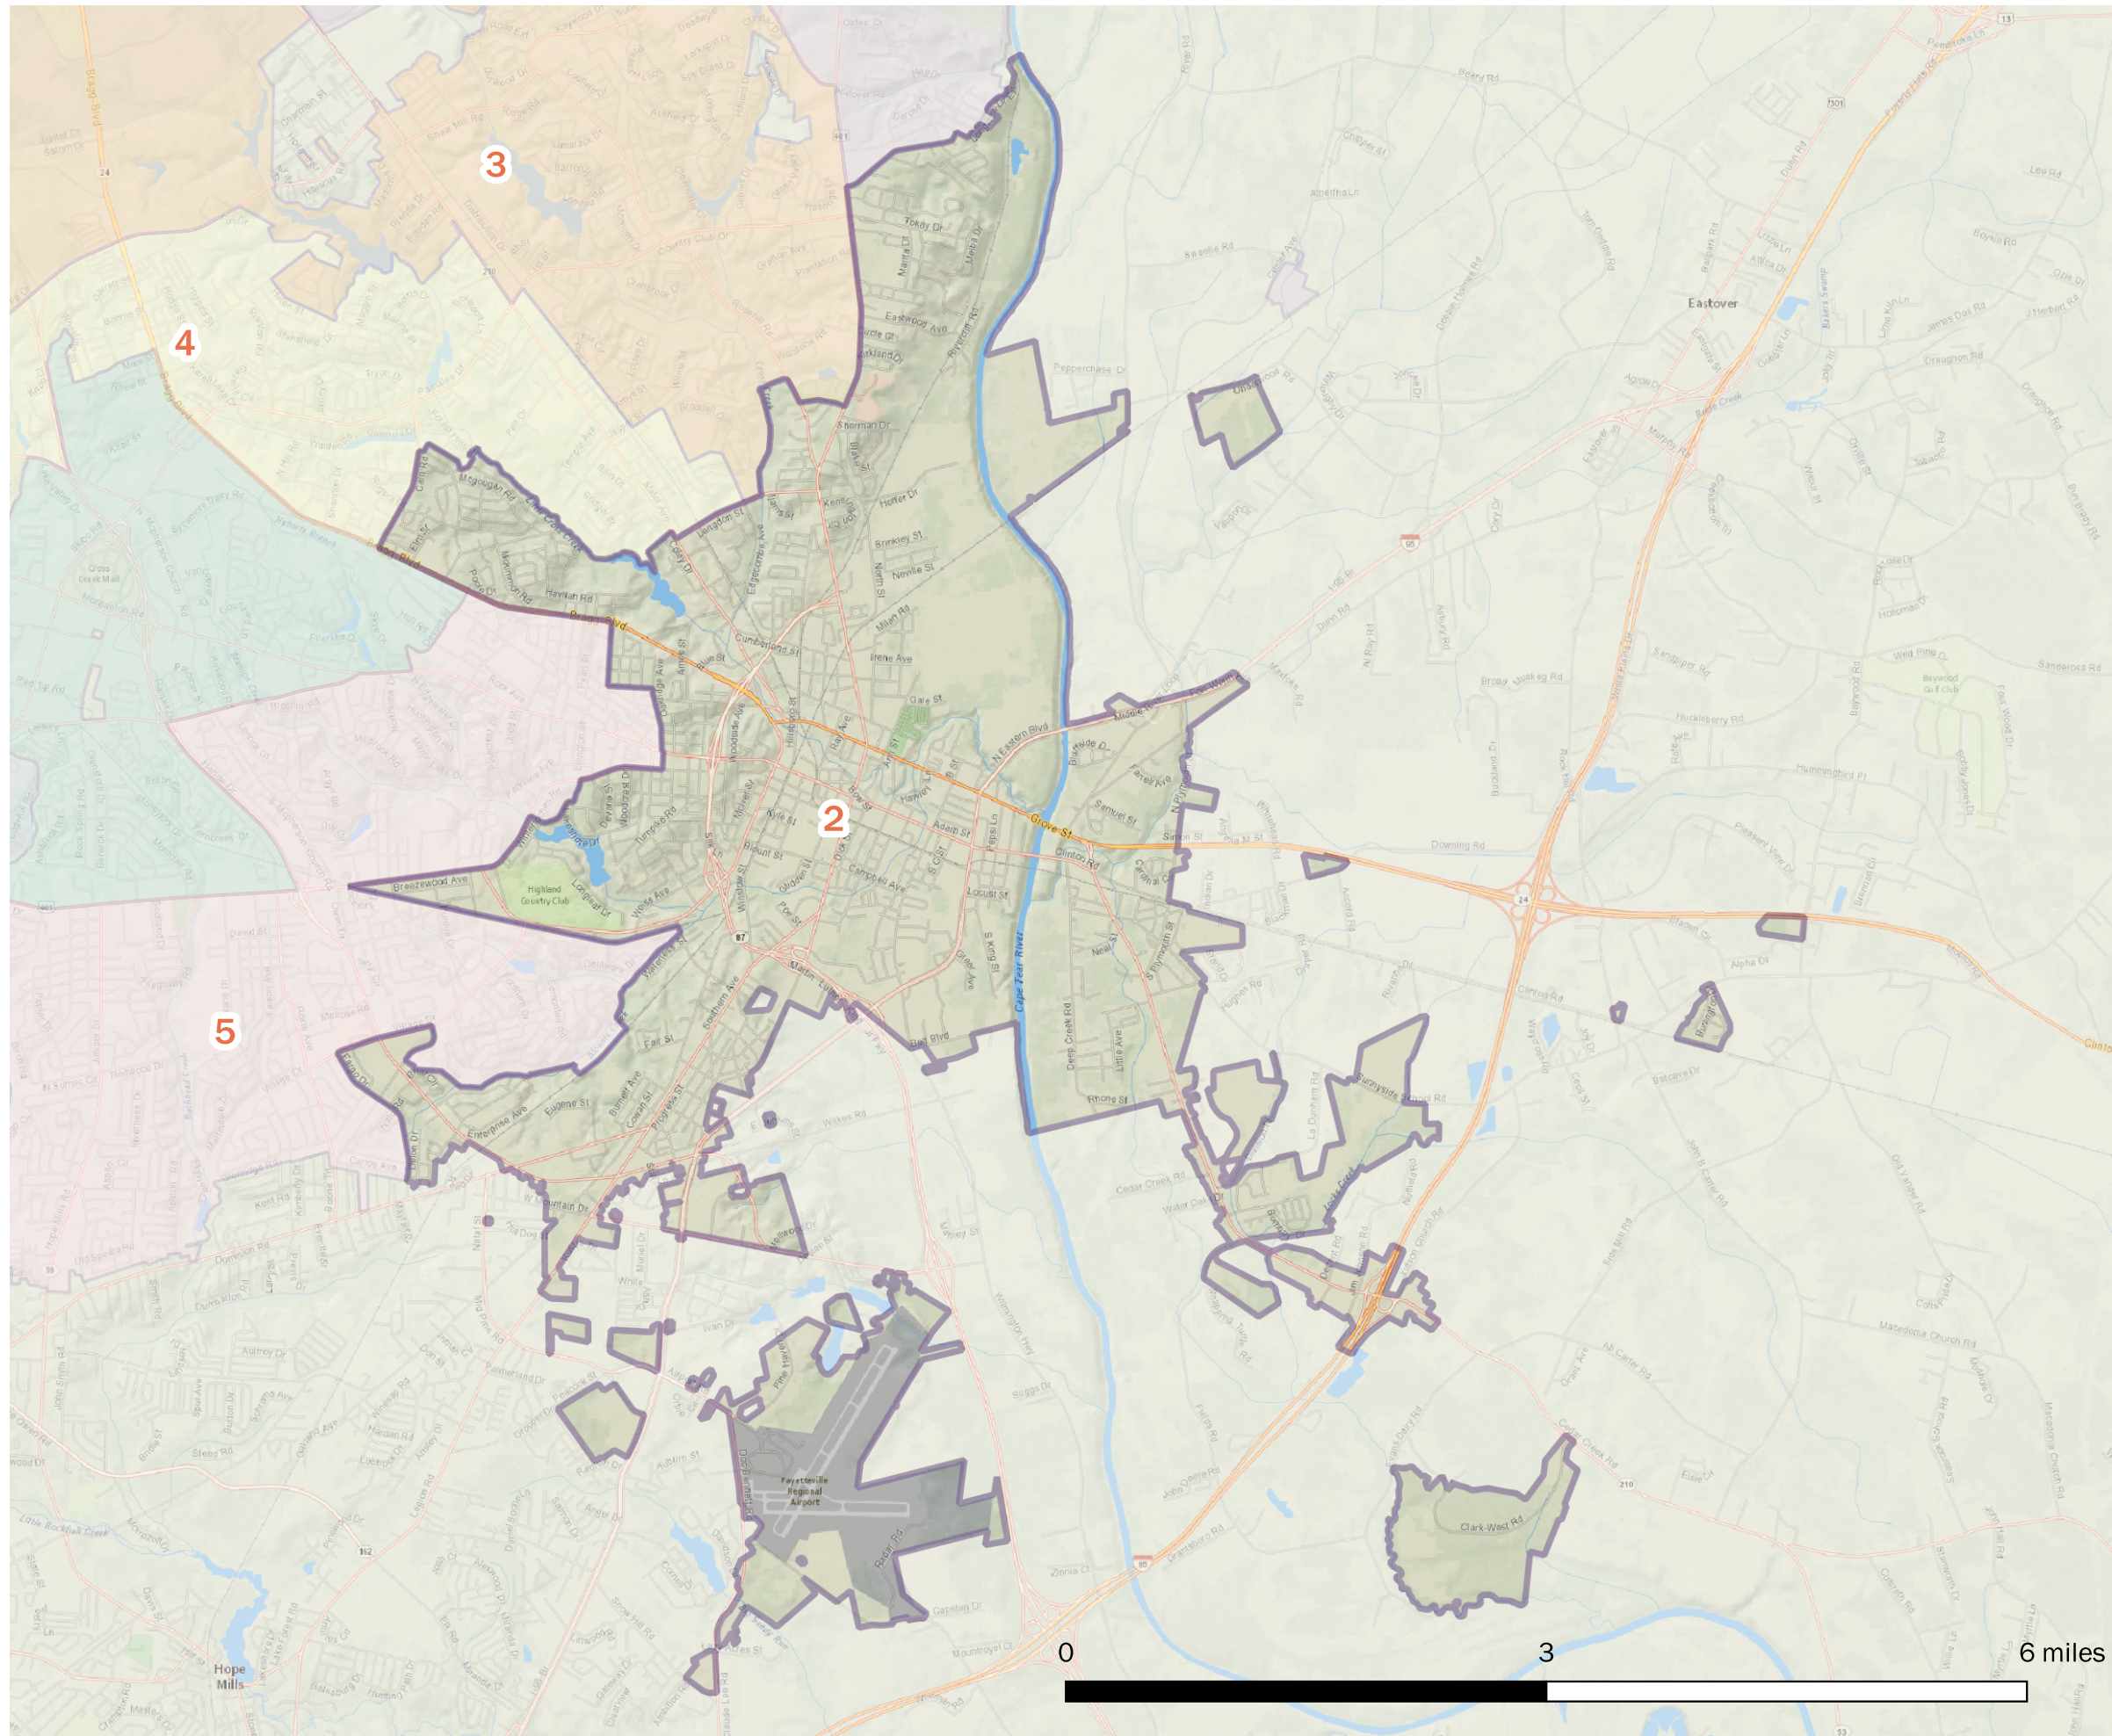

City of Fayetteville
Redistricting 2021
Adopted Council Districts

District 2

Map by Blake Esselstyn for the Local Redistricting Service.
Basemap powered by Esri.
Map created November 9, 2021.