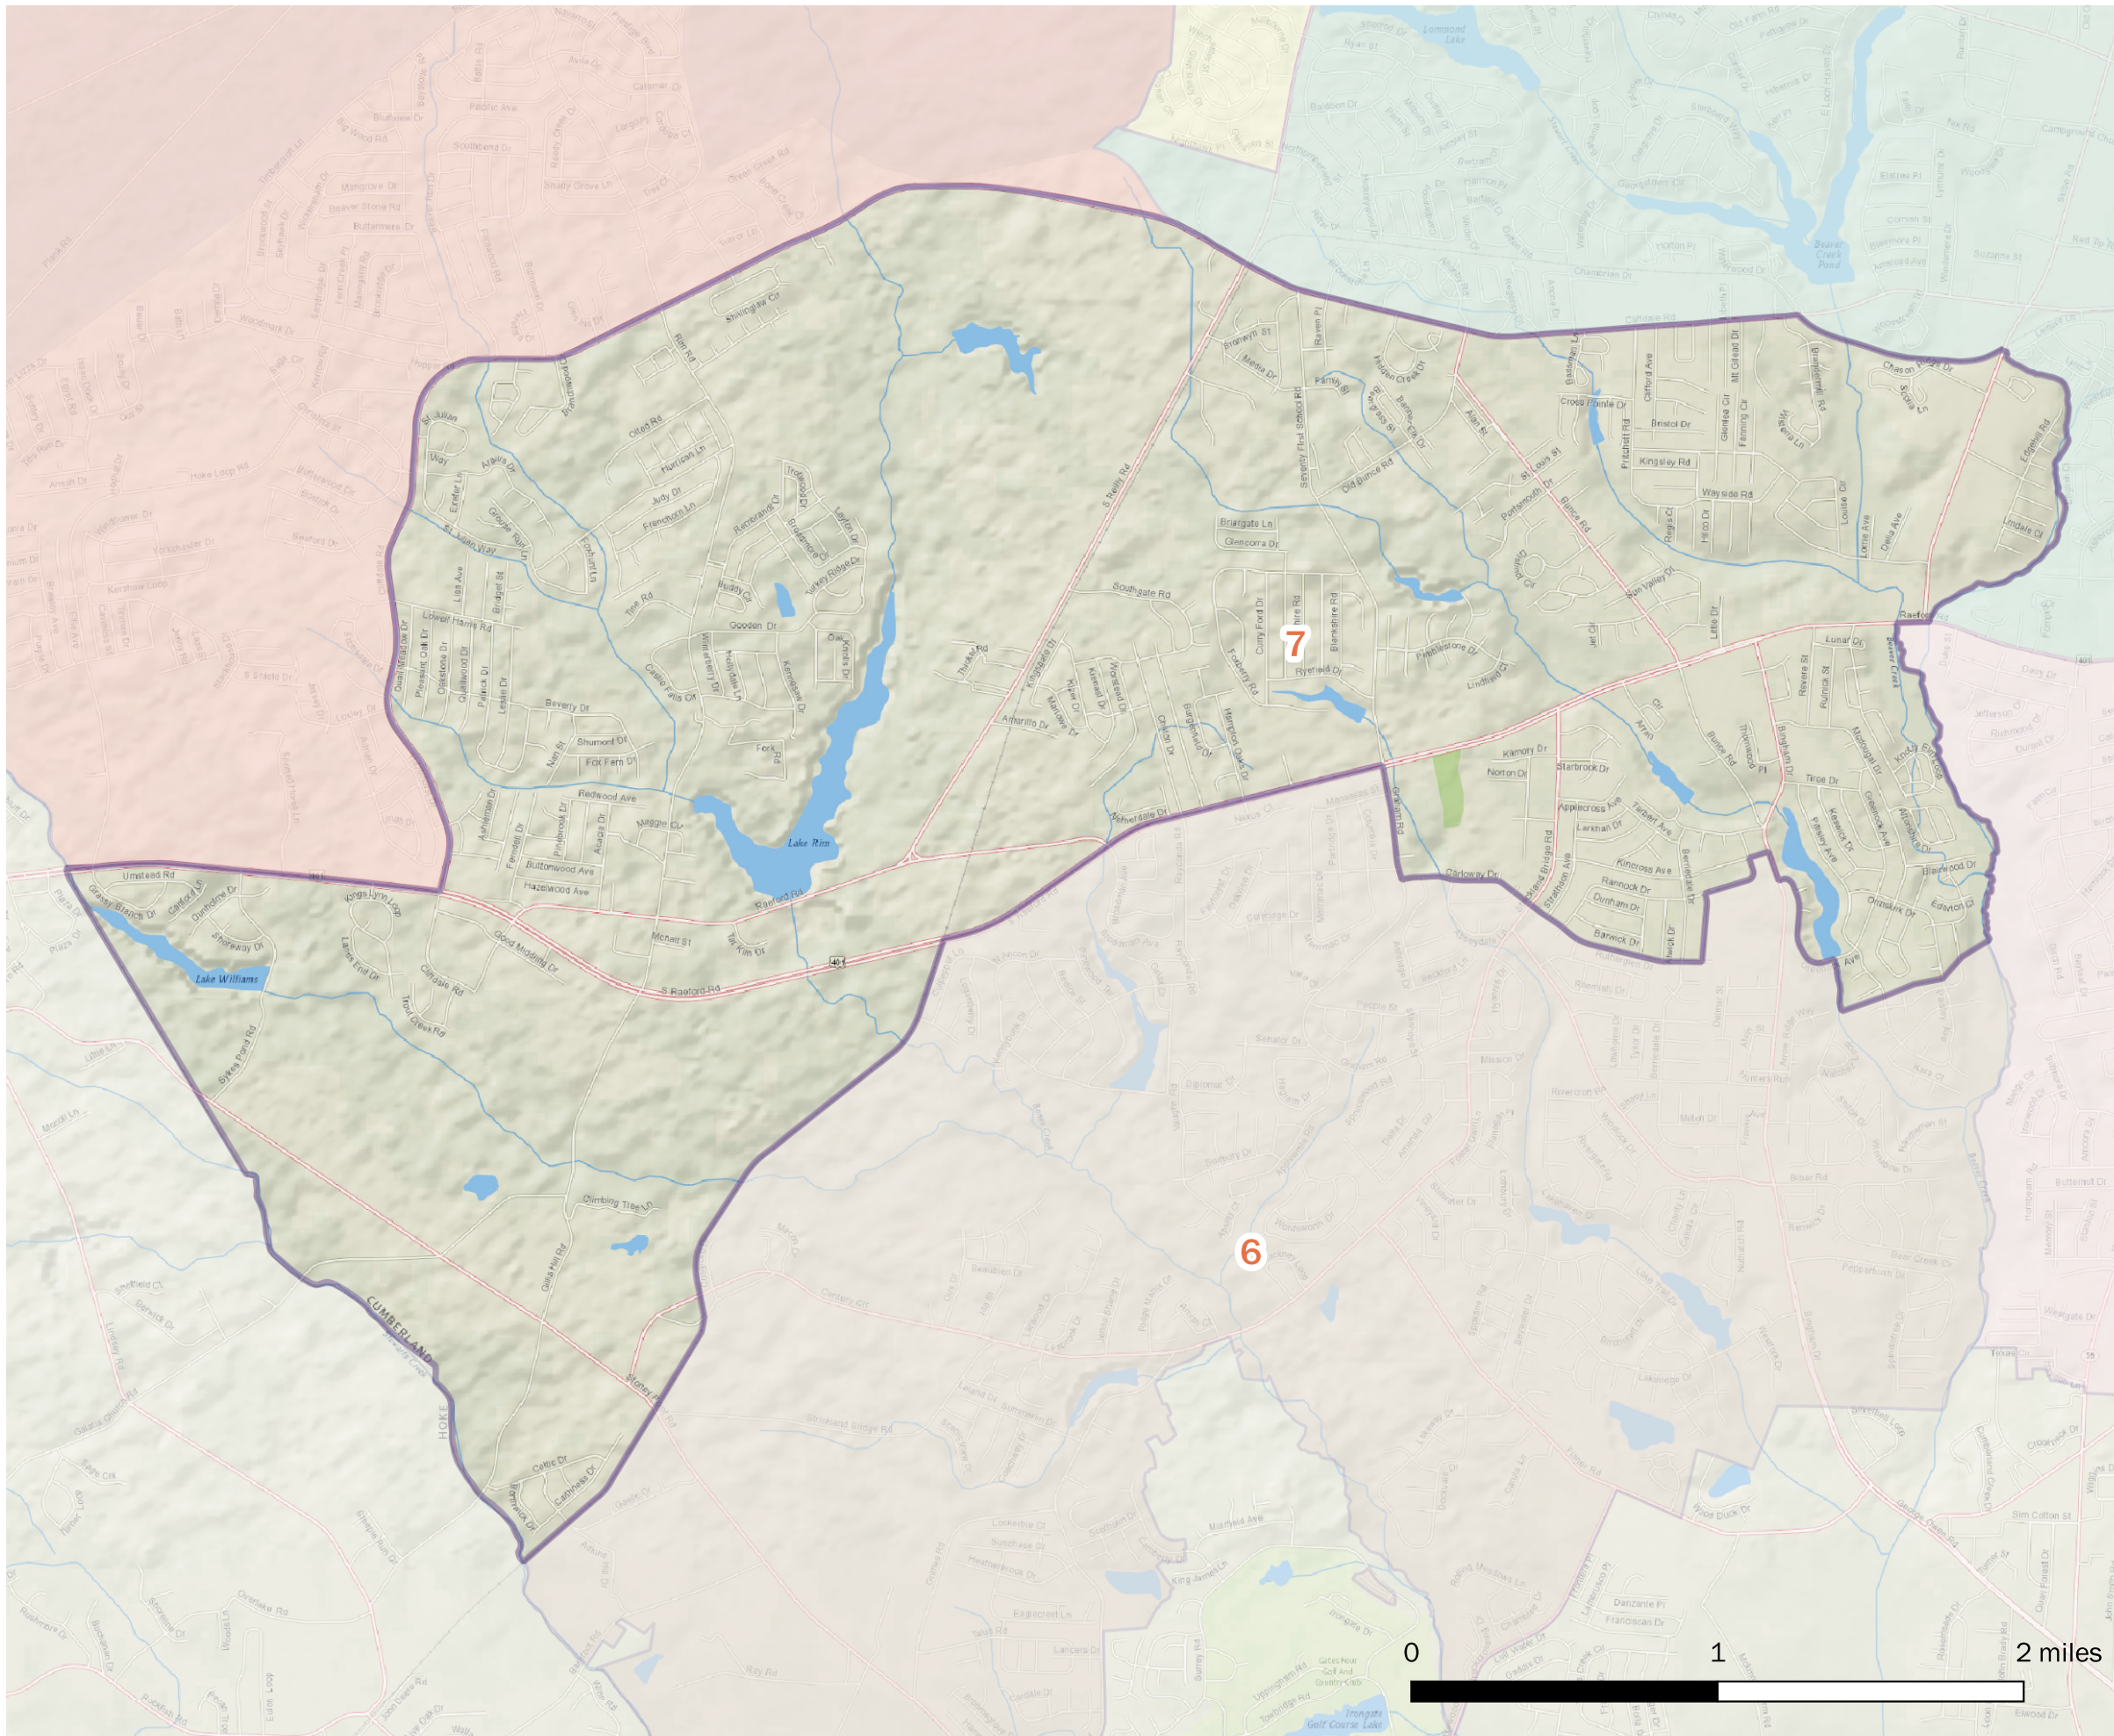

City of Fayetteville
Redistricting 2021
Adopted Council Districts

District 7

Map by Blake Esselstyn for the Local Redistricting Service.
Basemap powered by Esri.
Map created November 9, 2021.