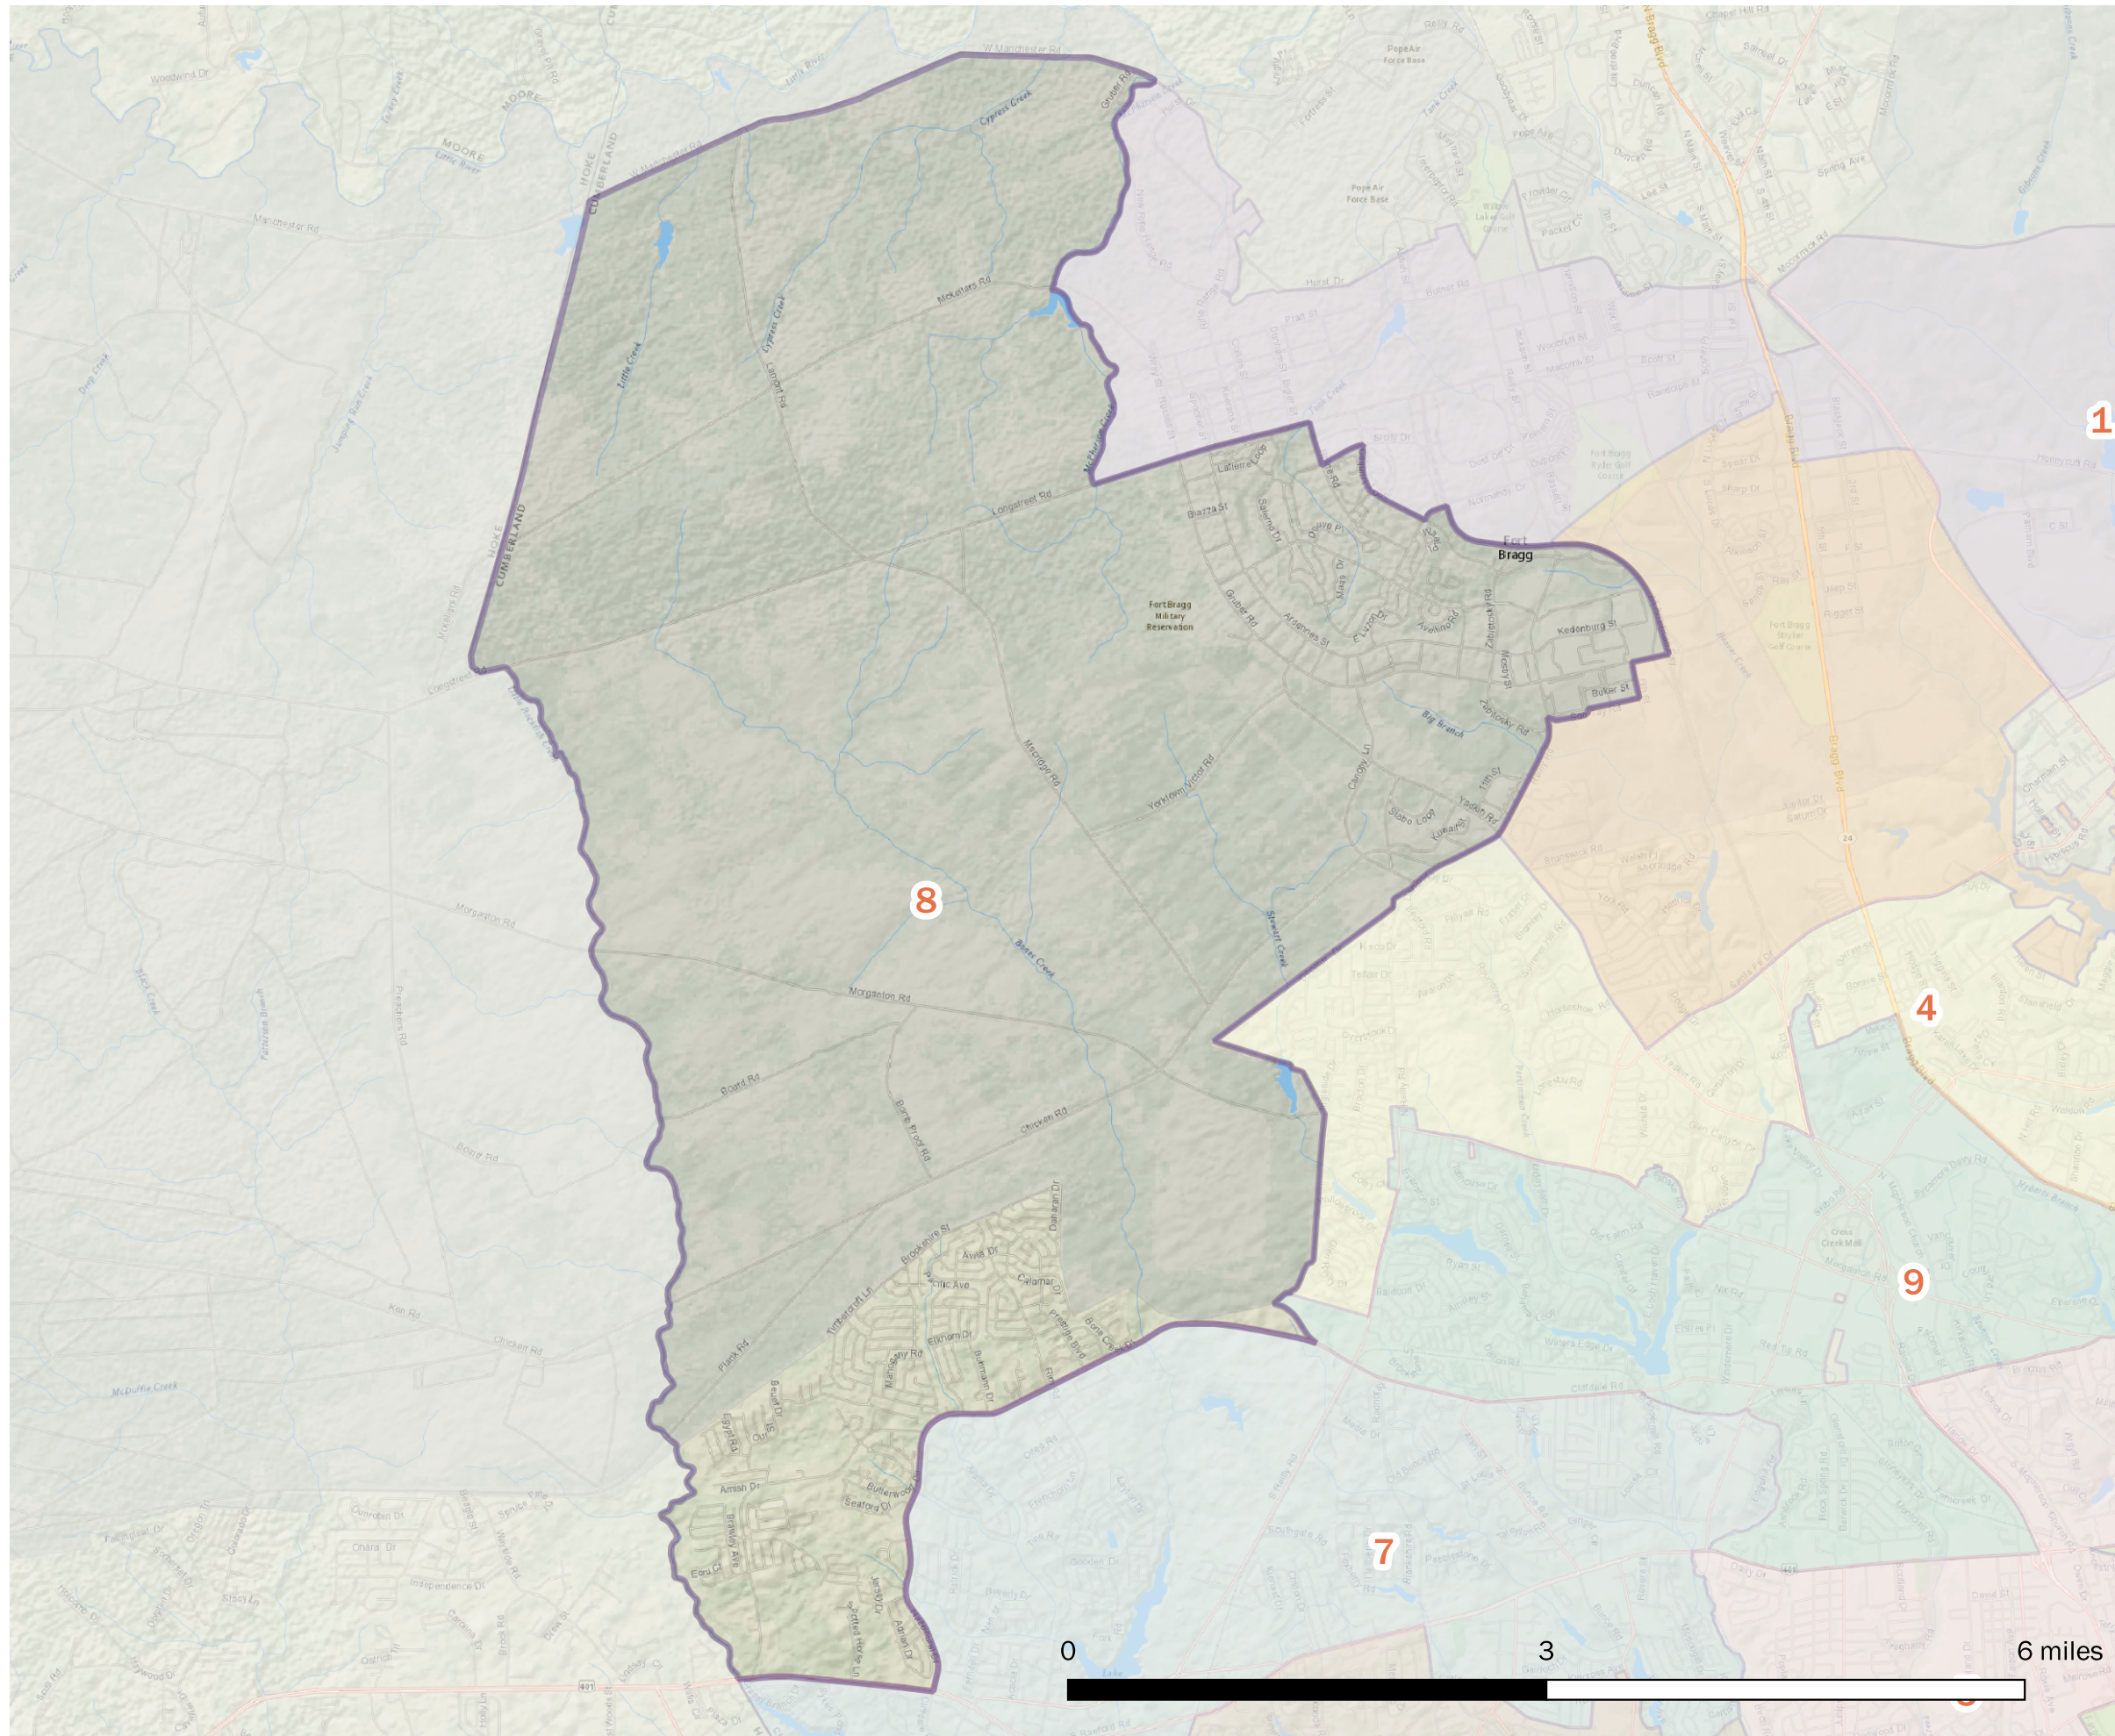

City of Fayetteville
Redistricting 2021
Adopted Council Districts

District 8

Map by Blake Esselstyn for the Local Redistricting Service.
Basemap powered by Esri.
Map created November 9, 2021.