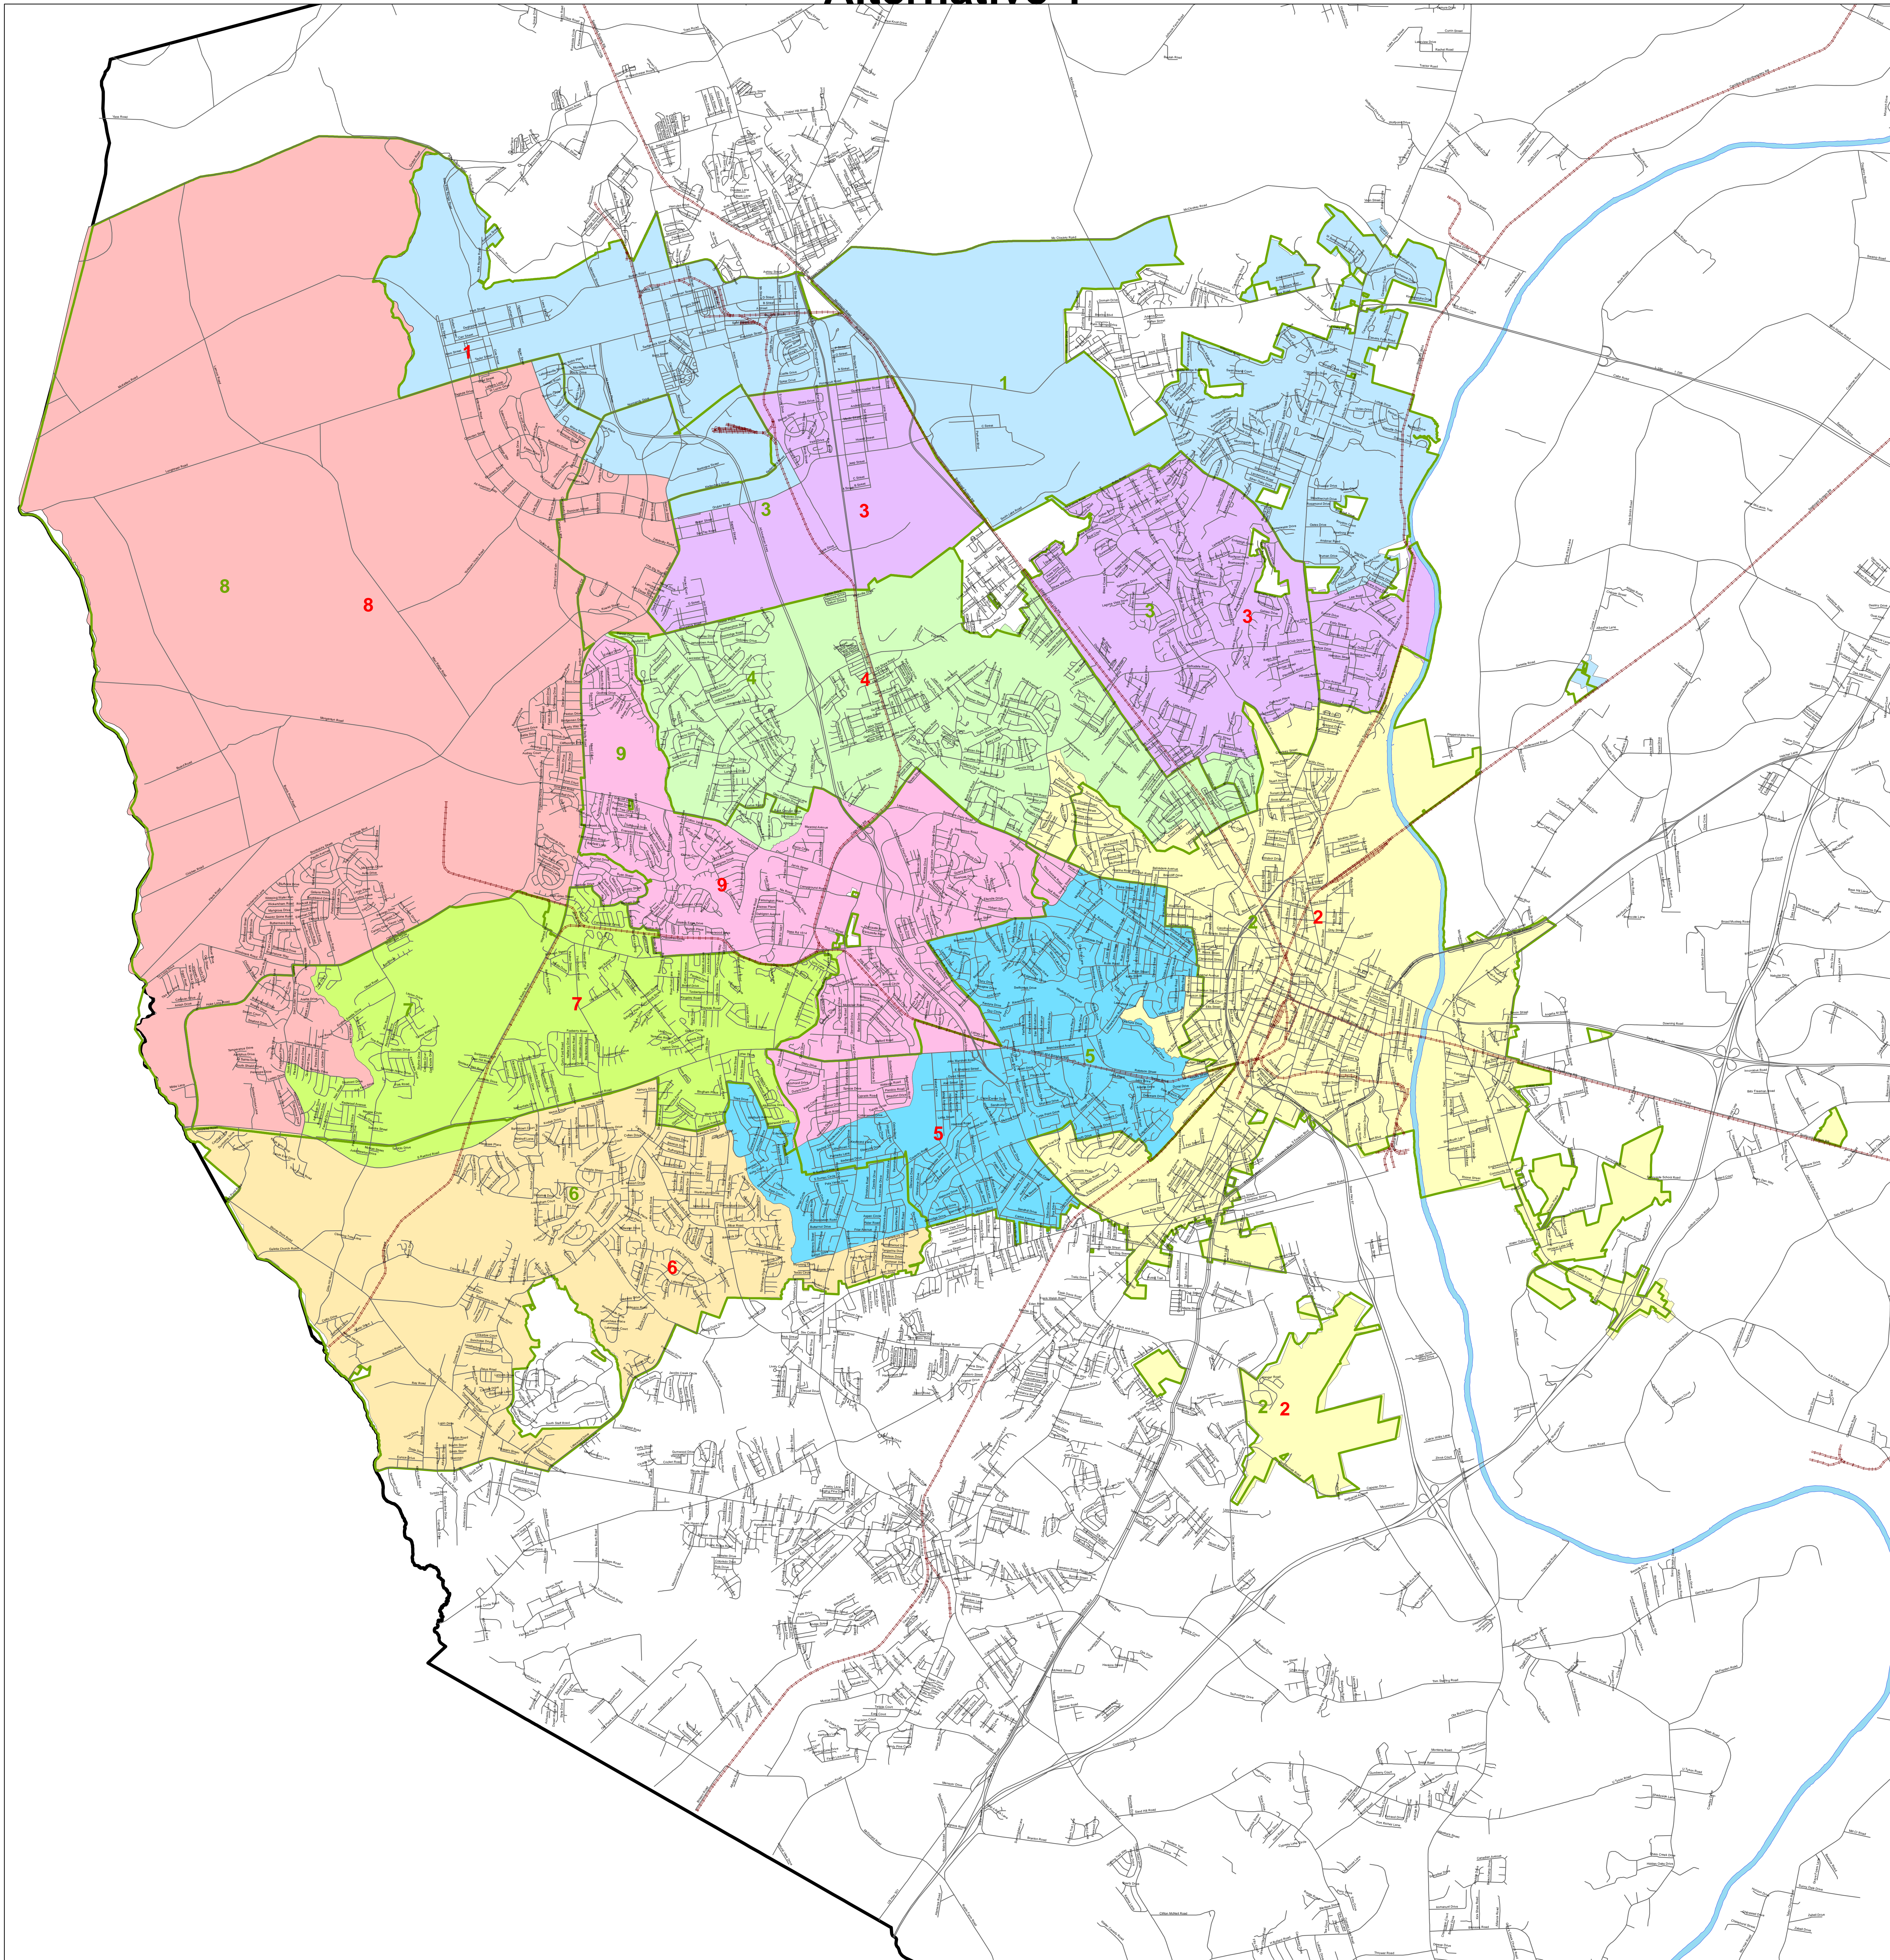

Redistricting After the 2010 Census Alternative 1

— Streets (Based on Census Bureau's LUCA "AllLines" File)
 - - - Railroads (Based on Census Bureau's LUCA "AllLines" File)
 — Current District Boundaries (13D)
 — Cape Fear River
Fayetteville Alt1
DISTRICT
 1
 2
 3
 4
 5
 6
 7
 8
 9
 — Cumberland County Boundary

Notes:
 (1) The boundaries of the part of Fort Bragg annexed into Fayetteville are based on the description in Section 1 of HB 2414. Digitized on 9/5/08 by staff of Fayetteville Planning Department.
 (3) Map printed on 4/11/11 by Fayetteville Planning Department.