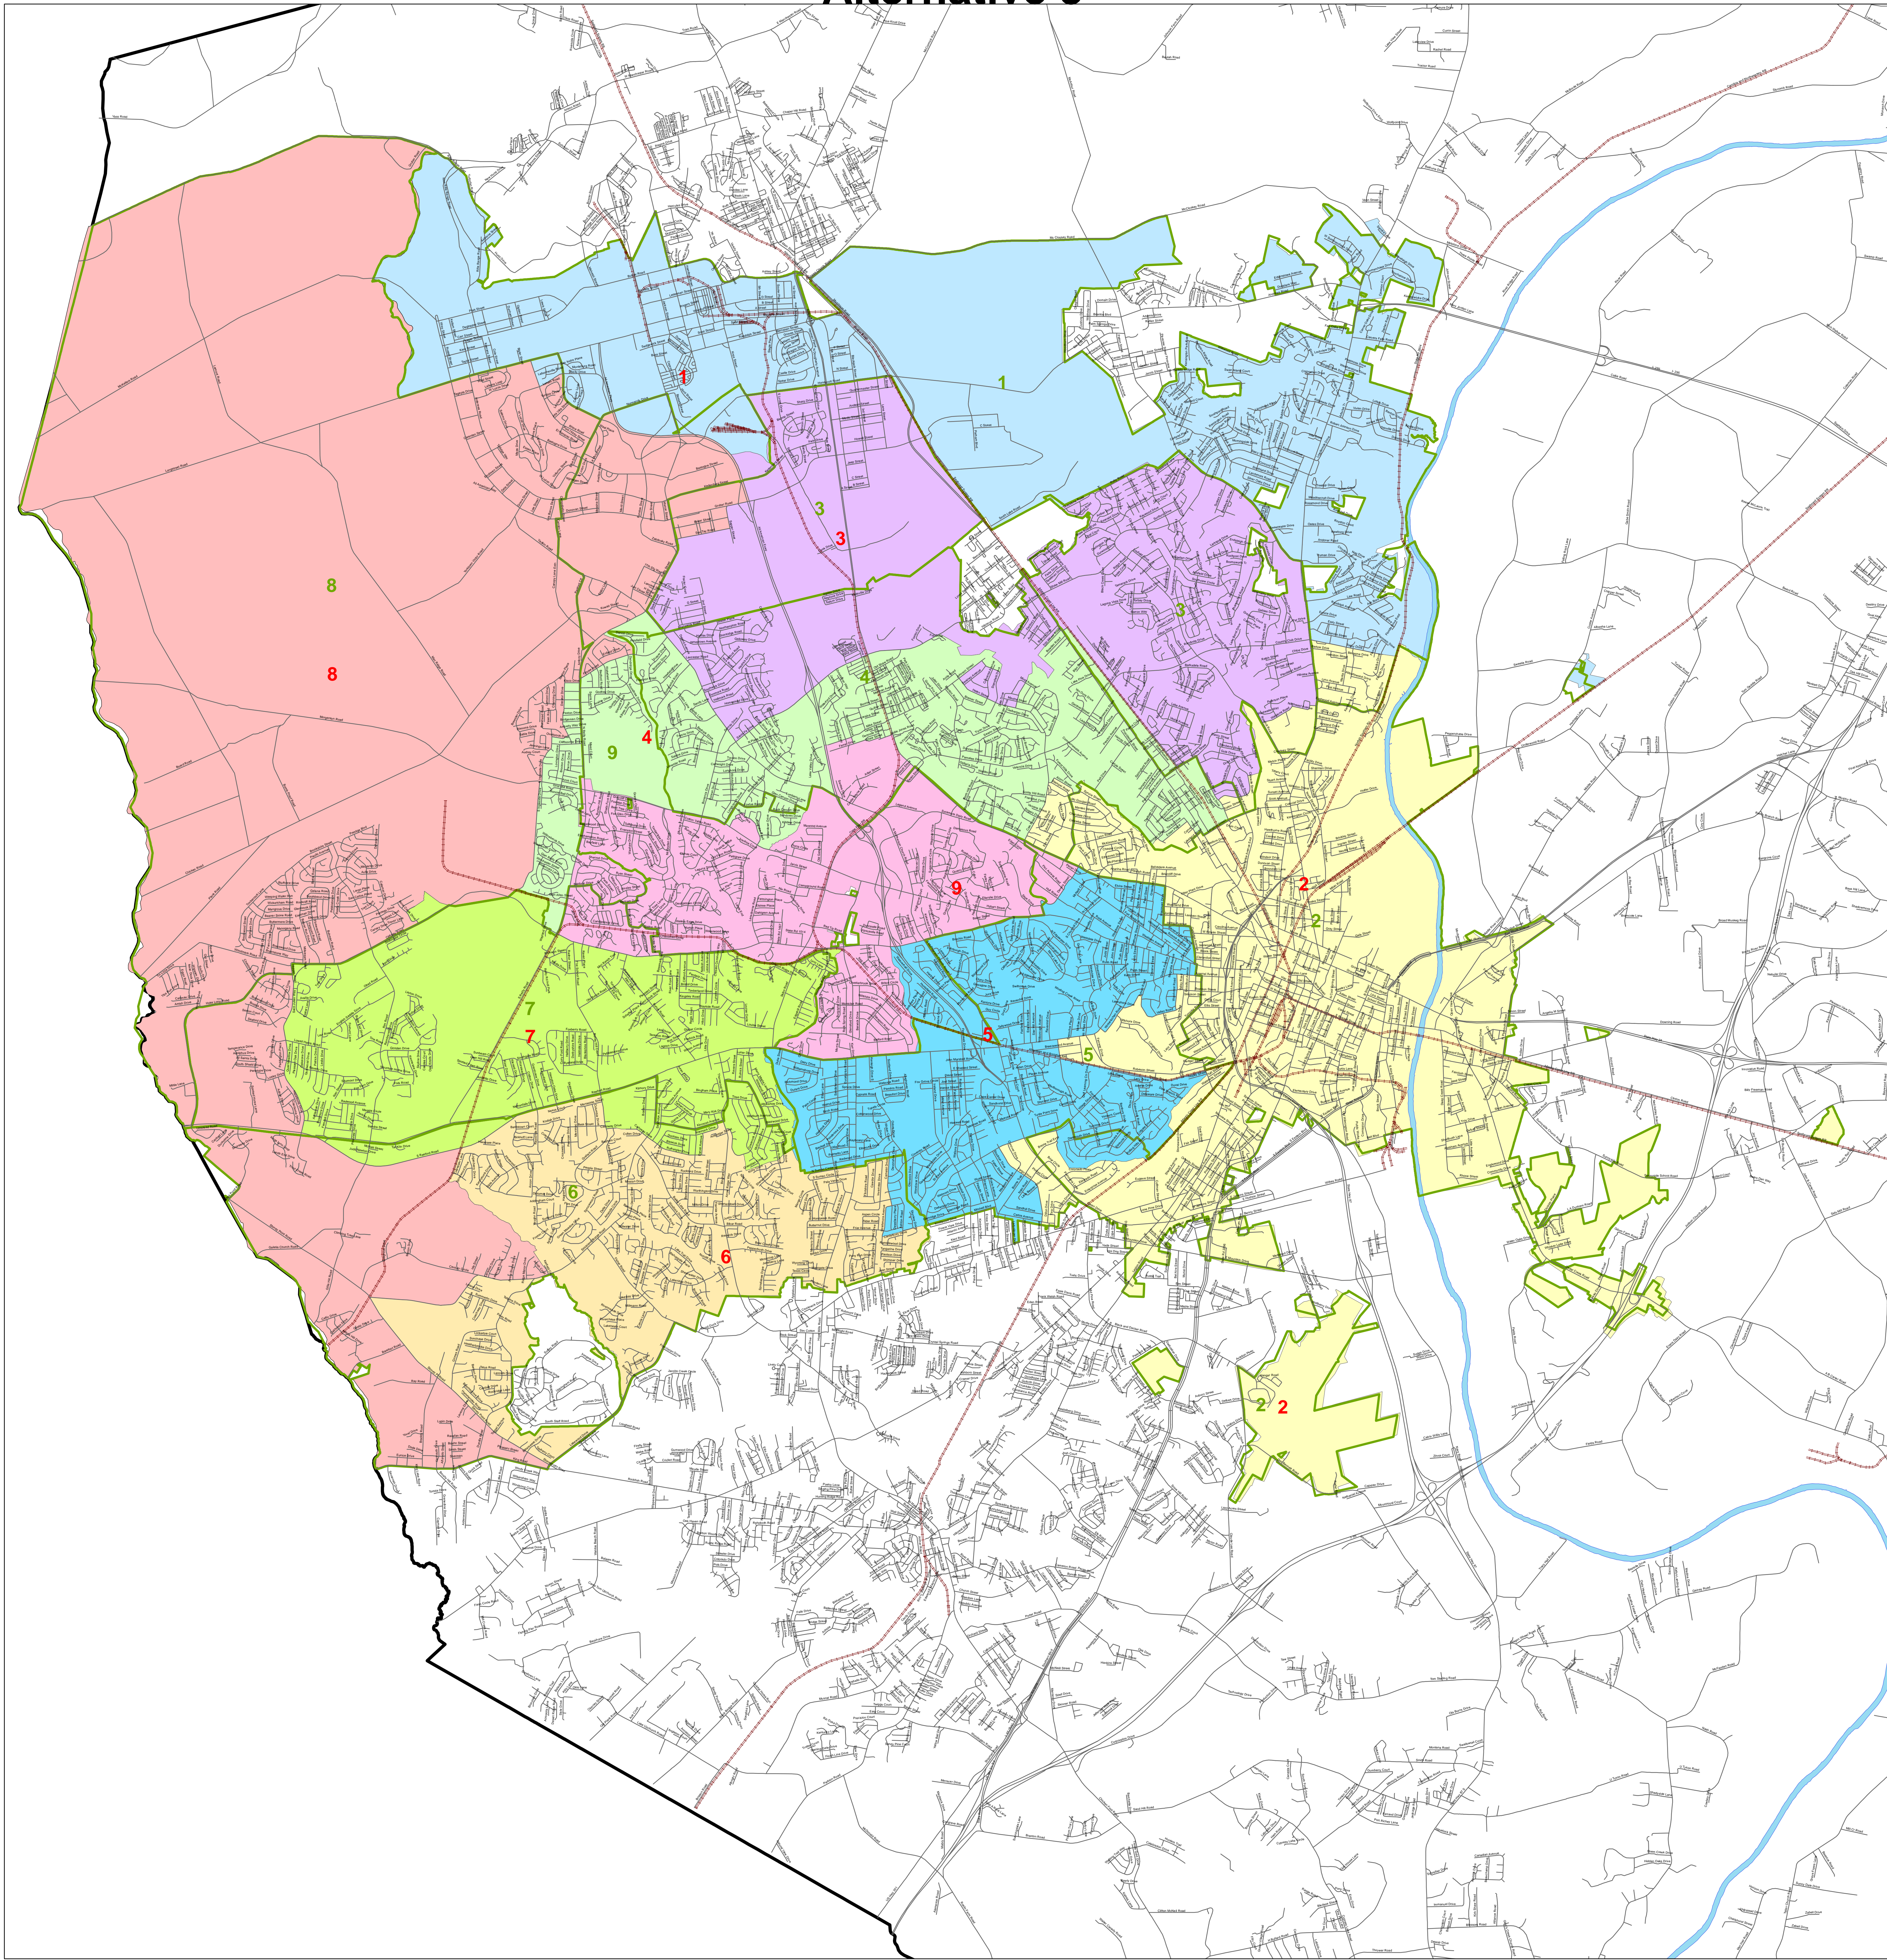

Redistricting After the 2010 Census Alternative 3

— Streets (Based on Census Bureau's LUCA "AllLines" File)
 - - - Railroads (Based on Census Bureau's LUCA "AllLines" File)
 — Current District Boundaries (13D)
 — Cape Fear River
Fayetteville Alt3
DISTRICT
 1
 2
 3
 4
 5
 6
 7
 8
 9
 — Cumberland County Boundary

Notes:
 (1) The boundaries of the part of Fort Bragg annexed into Fayetteville are based on the description in Section 1 of HB 2414. Digitized on 9/5/08 by staff of Fayetteville Planning Department.
 (3) Map printed on 4/11/11 by Fayetteville Planning Department.