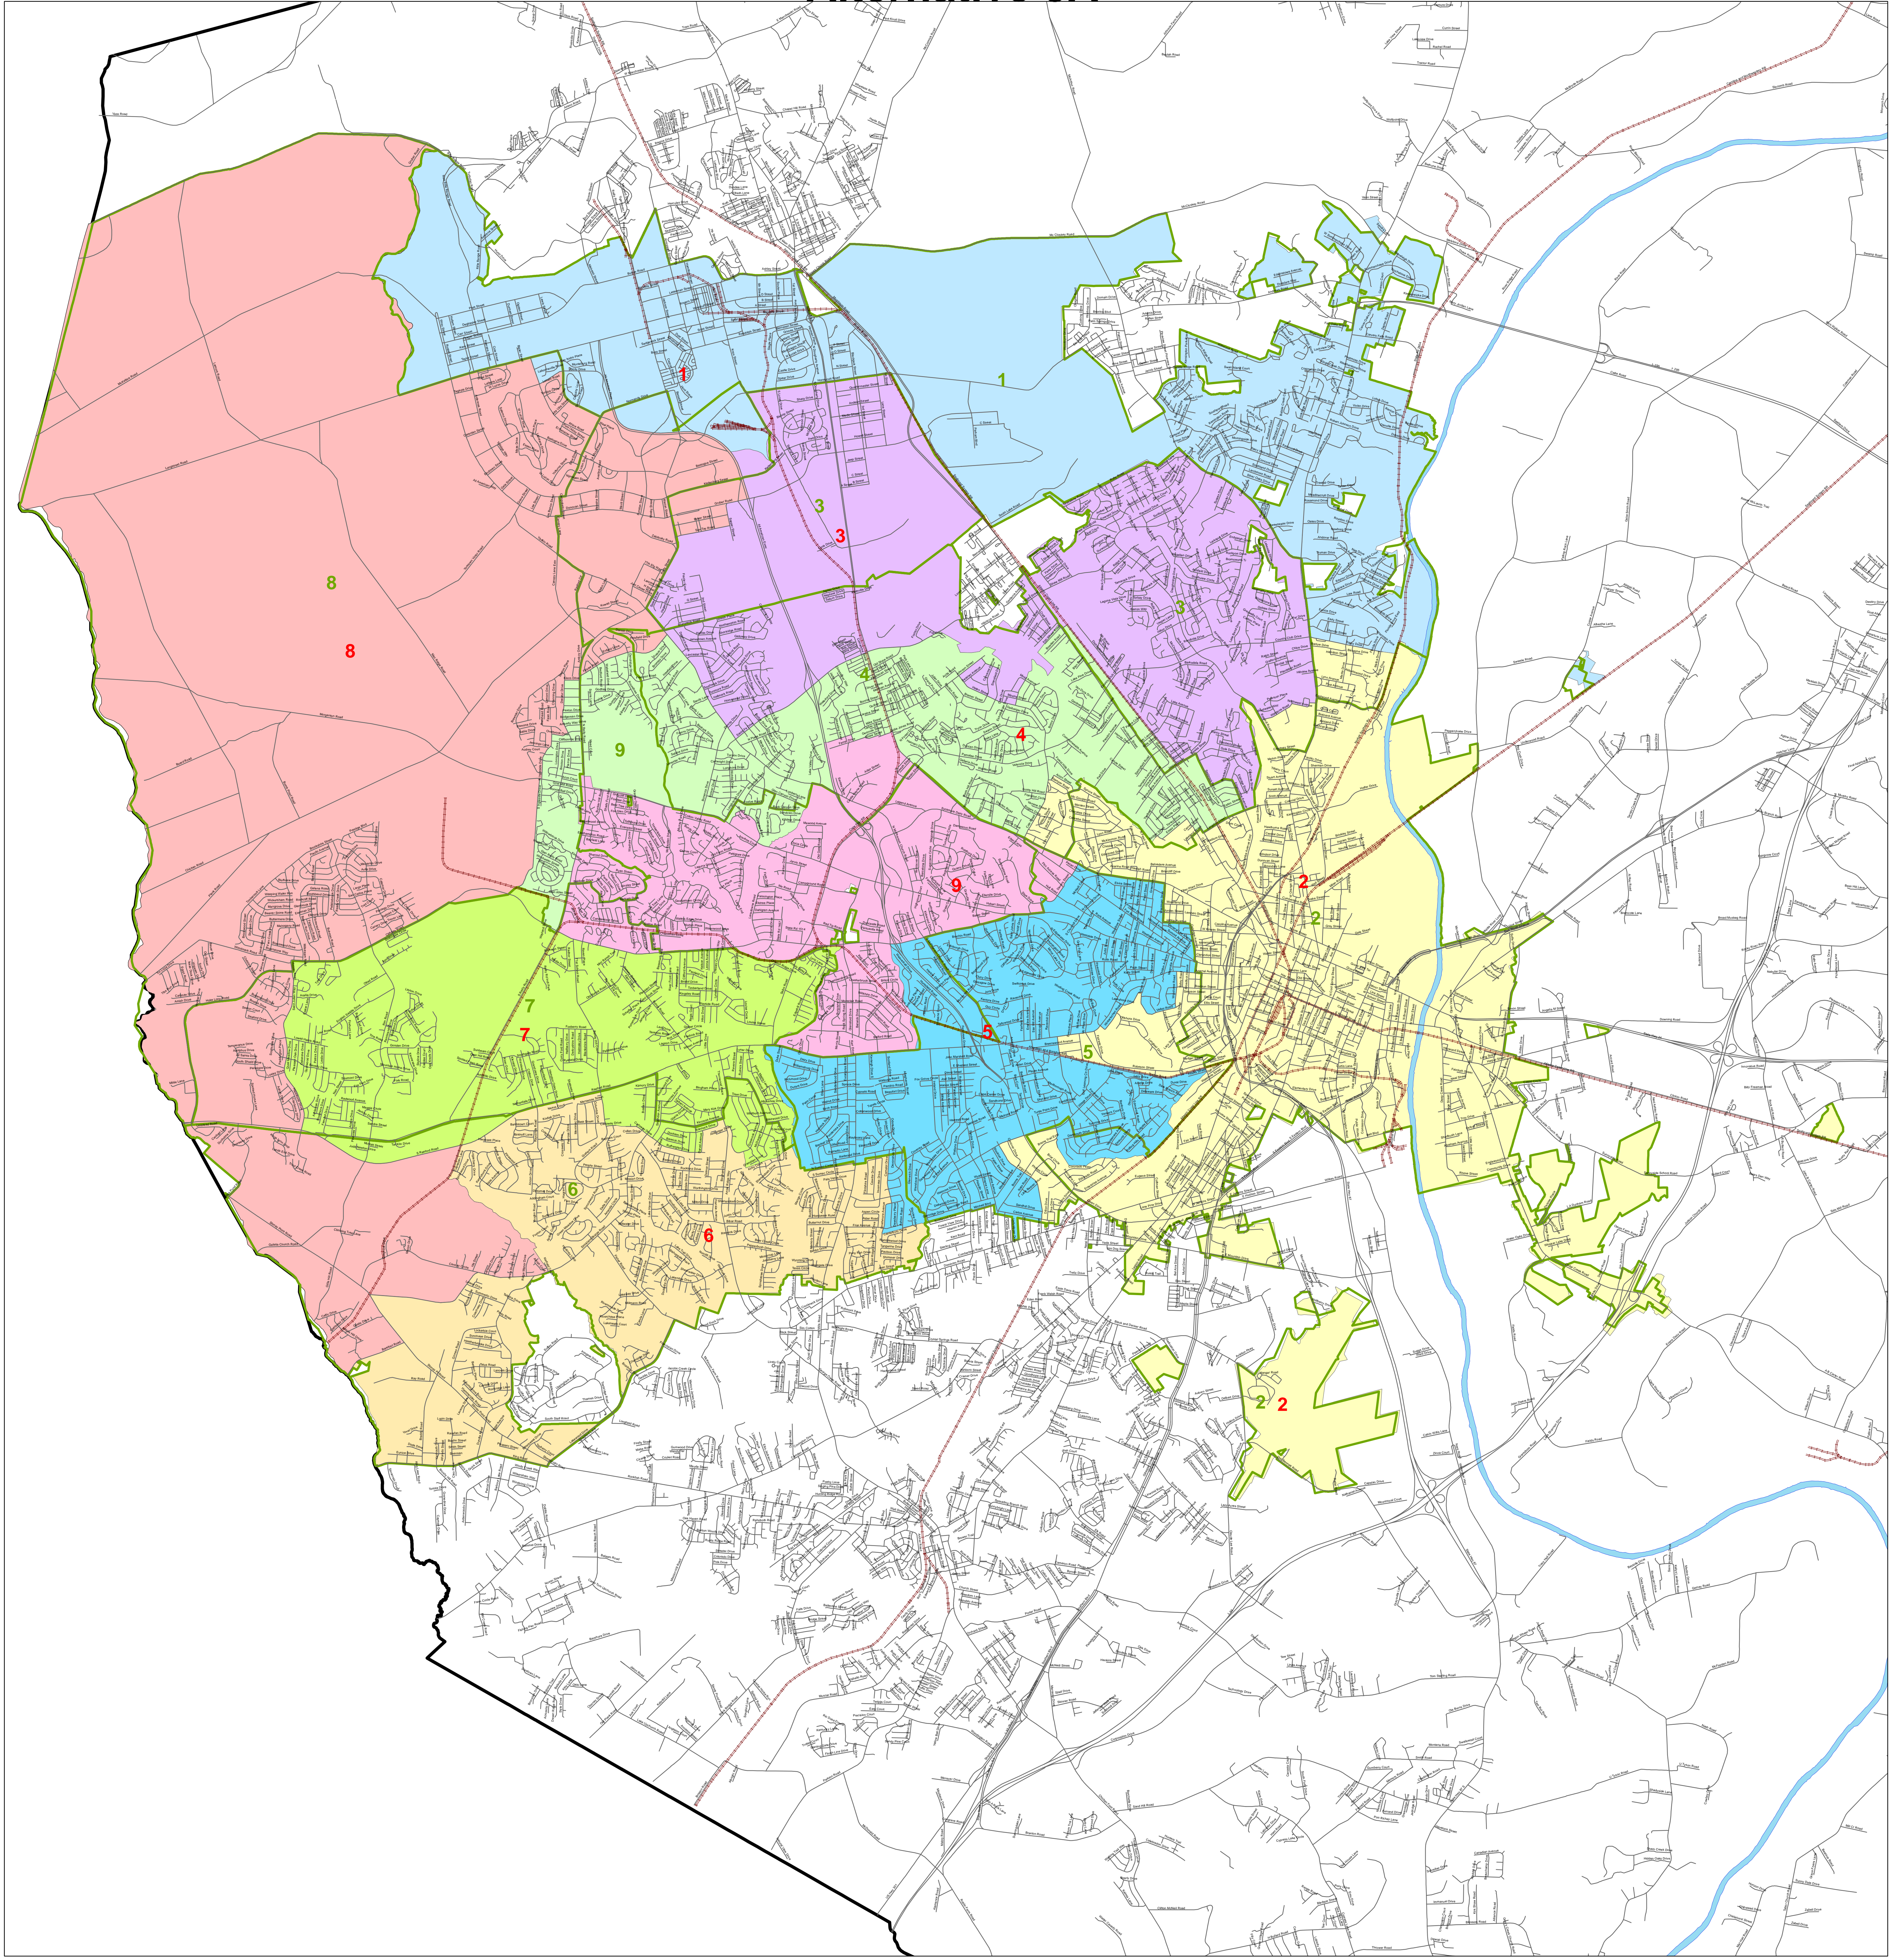

Redistricting After the 2010 Census Alternative 3A

— Streets (Based on Census Bureau's LUCA "AllLines" File)
 - - - Railroads (Based on Census Bureau's LUCA "AllLines" File)
 — Current District Boundaries (13D)
 — Cape Fear River
Fayetteville Alt3A
DISTRICT
 1
 2
 3
 4
 5
 6
 7
 8
 9
 — Cumberland County Boundary

Notes:
 (1) The boundaries of the part of Fort Bragg annexed into Fayetteville are based on the description in Section 1 of HB 2414. Digitized on 9/5/08 by staff of Fayetteville Planning Department.
 (3) Map printed on 4/15/11 by Fayetteville Planning Department.